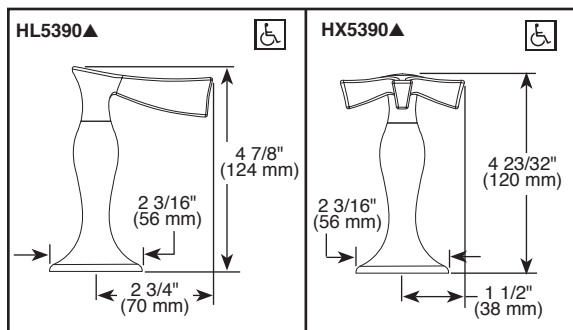

Submitted Model No.: _____

Specific Features: _____

▲ Designate proper finish suffix

BRIZO®

BATHROOM FAUCET

- RSVP® Collection
- Two Handle Widespread Deck Mount

STANDARD SPECIFICATIONS:

- Max flow rate 1.5 gpm @ 60 psi, 5.7 L/min @ 414 kPa
- Max flow rate (ECO models only) 1.2 gpm @ 60 psi, 4.5 L/min @ 414 kPa
- Three hole mount
- Ceramic cartridge
- Spout features hidden water-efficient laminar flow aerator
- Includes metal drain with pop-up type fitting with plated flange and stopper
- LHP - Less Handle Program (see handle options at left)