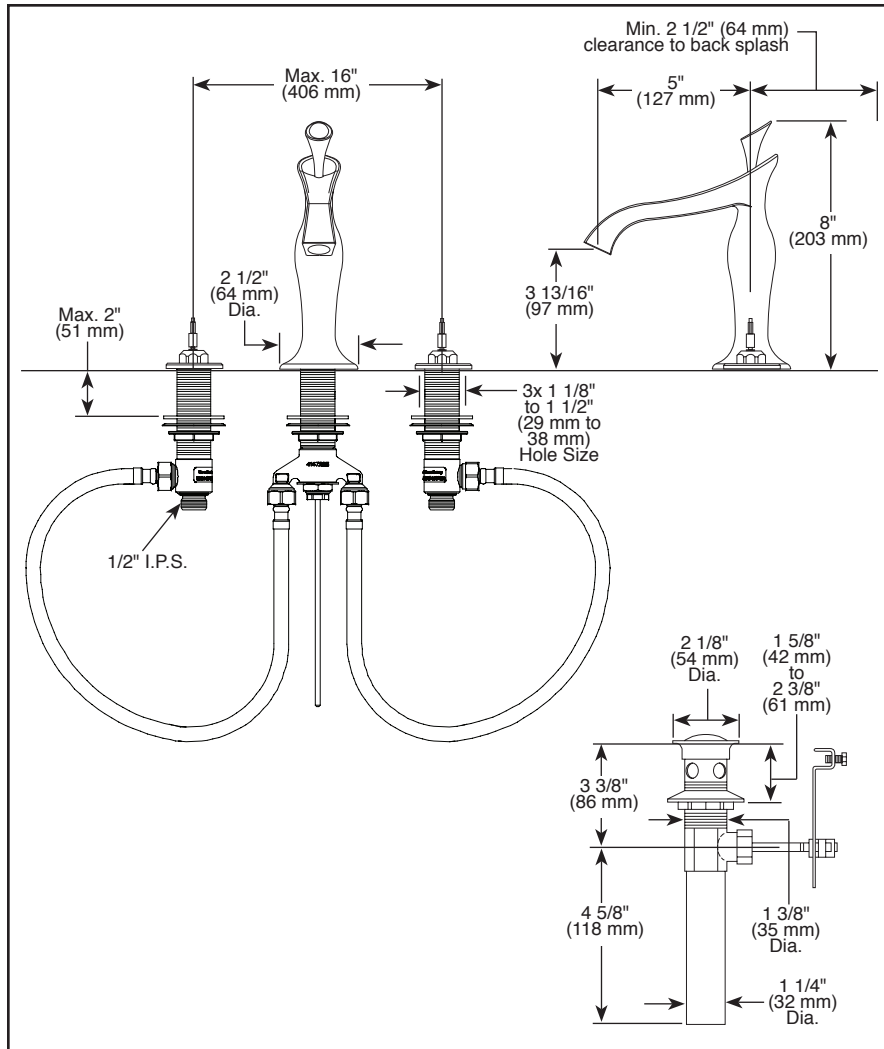

Submitted Model No.: _____

Specific Features: _____

▲ Designate proper finish suffix

BRIZO®

BATHROOM FAUCET

- RSVP® Collection
- Two Handle Widespread Deck Mount

STANDARD SPECIFICATIONS:

- Max flow rate 1.5 gpm @ 60 psi, 5.7 L/min @ 414 kPa
- Max flow rate (ECO models only) 1.2 gpm @ 60 psi, 4.5 L/min @ 414 kPa
- Three hole mount
- Ceramic cartridge
- Spout features hidden water-efficient laminar flow aerator
- Includes metal drain with pop-up type fitting with plated flange and stopper
- LHP - Less Handle Program (see handle options at left)