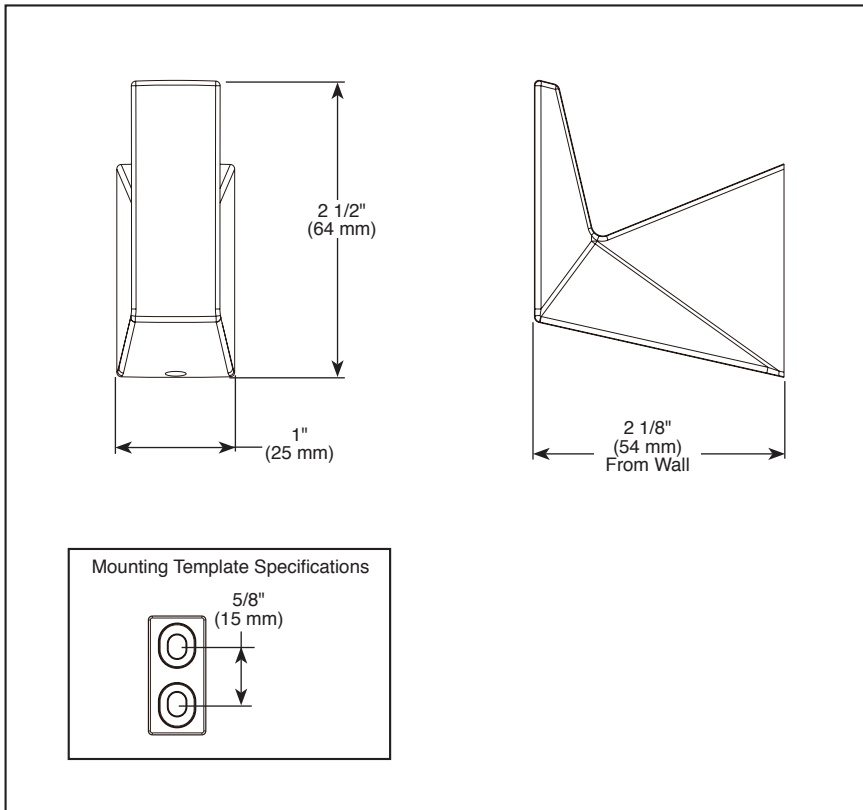

▲ Designate Proper Finish Suffix

Delta reserves the right (1) to make changes in specifications and materials, and (2) to change or discontinue models, both without notice or obligation. Dimensions are for reference only. See current full-line price book or www.deltafaucet.com for finish options and product availability.

DSP-A-74335 Rev. A

Delta Faucet Company

55 E. 111th Street, Indianapolis, IN 46280
350 South Edgeware Road, St. Thomas, ON N5P 4L1
© 2019 Delta Faucet Company