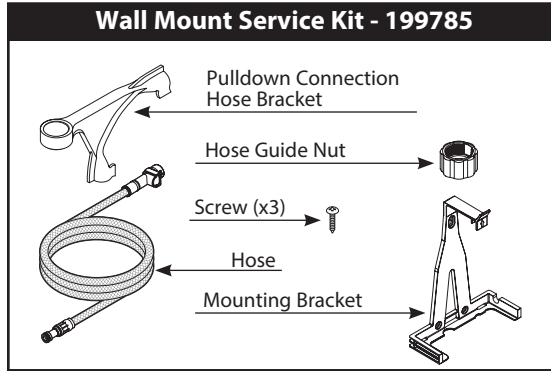

Illustrated Parts

■ Order by Part Number

U by Moen Smart Faucet Brantford™-Single Handle High Arc Pulldown Kitchen Faucet	
MODELS	FINISH
7185EVC	Chrome
7185EVSRS	Spot Resist Stainless
7185EVORB	Oil Rubbed Bronze

Cartridge and cartridge nut are not serviceable items.