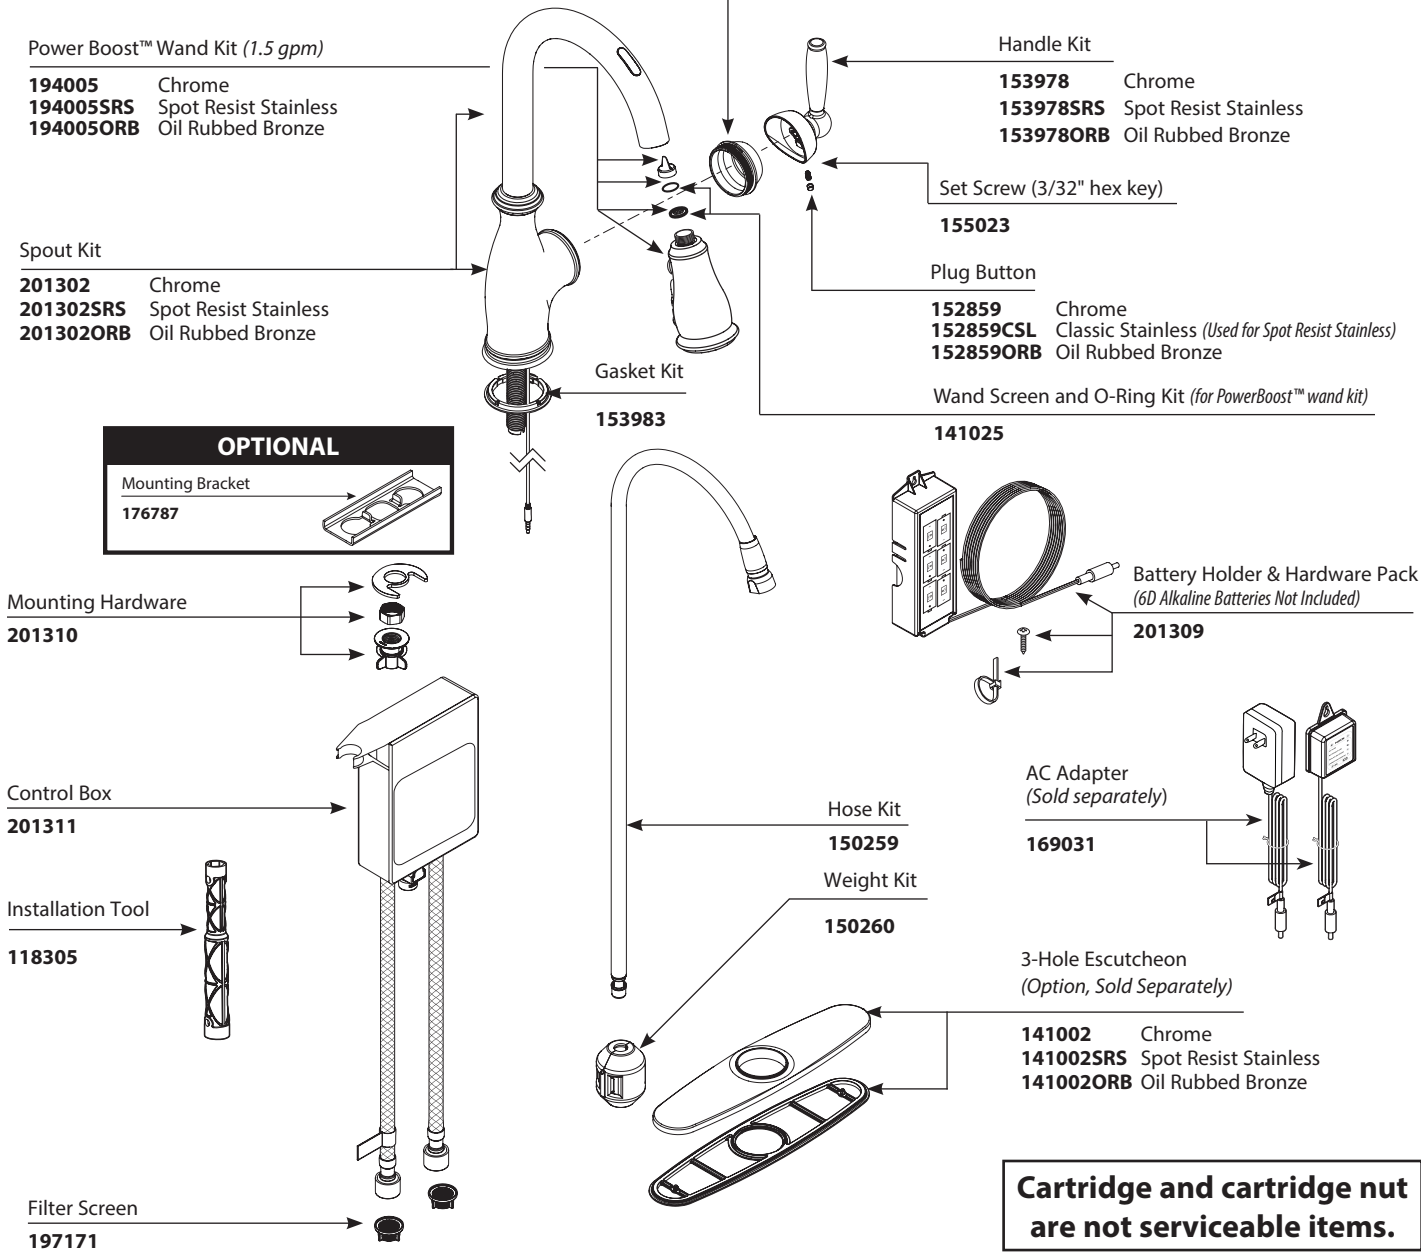

Illustrated Parts

■ Order by Part Number

U by Moen Smart Faucet Brantford™-Single Handle High Arc Pulldown Kitchen Faucet	
MODELS	FINISH
7185EVC	Chrome
7185EVSRS	Spot Resist Stainless
7185EVORB	Oil Rubbed Bronze

Cartridge and cartridge nut are not serviceable items.