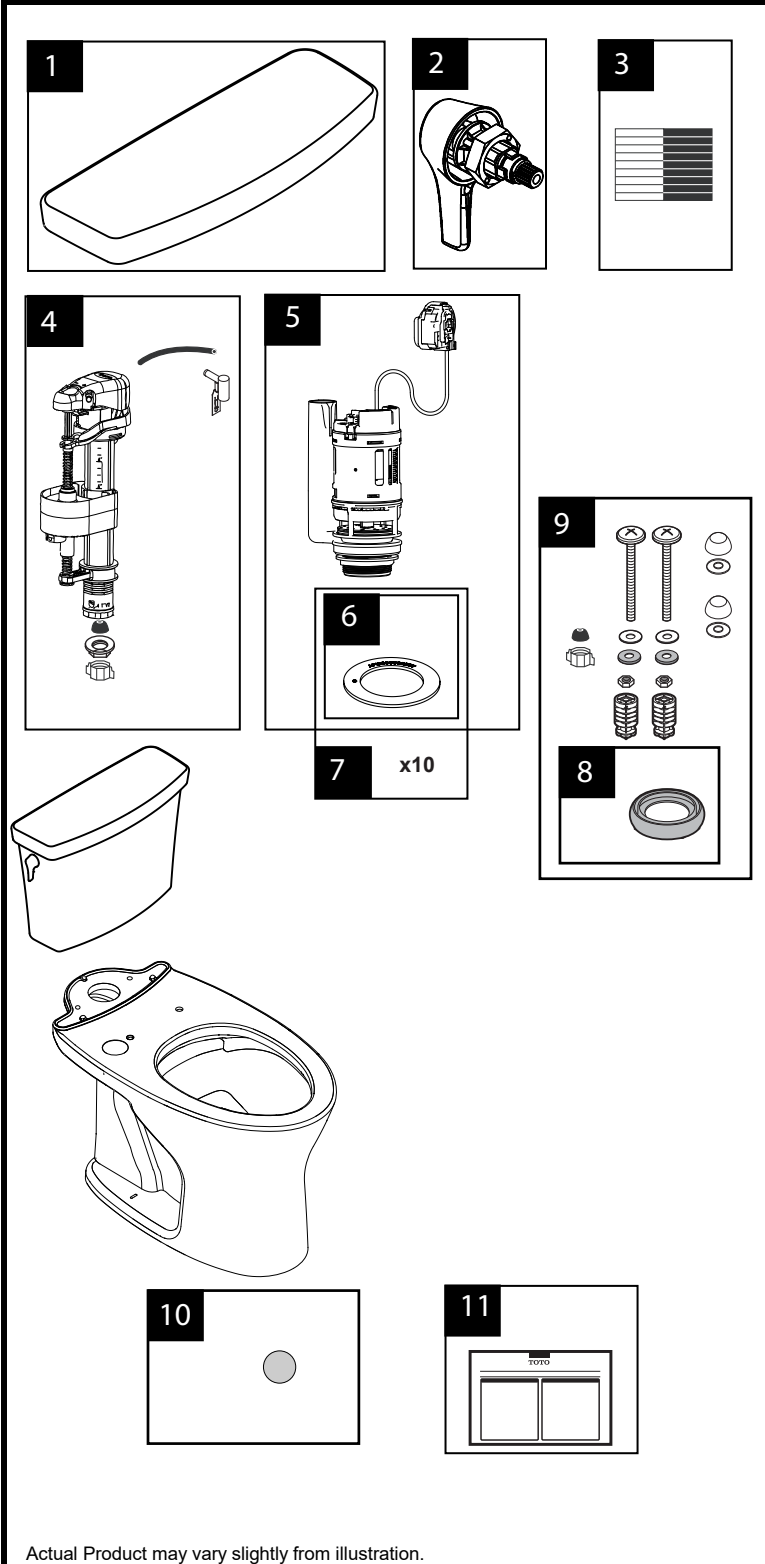

CST748CEMFG.10 MS748124CEMFG.10 MW7483056CEMFG(A).10
 CT746CUFG.10 CT746CUFGT40.10 CT746CUFGT40.10
 ST748EMA ST748EMA ST748EMA

MW7483046CEMFG(A).10
 CT746CUFGT40.10
 ST748EMA

10" Drake® Transitional
 1.28 & 0.8 Gpf Toilet, Elongated
 DYNAMAX TORNADO FLUSH®, Universal Height,
 (including CEFIONTECT®)

Item	Part	Description
1	TCU748CR#01	Tank Lid w/ Velcro Tape - Cotton
	TCU748CR#03	Tank Lid w/ Velcro Tape - Bone
	TCU748CR#11	Tank Lid w/ Velcro Tape - Colonial White
	TCU748CR#12	Tank Lid w/ Velcro Tape - Sedona Beige
	TCU748CR#51	Tank Lid w/ Velcro Tape - Ebony
2	THU806#CP-A	Trip Lever Handle - Chrome Plated
3	THU107	Velcro Tape
4	TSU813.07-A	Fill Valve Assembly
5	THU776-A	Flush Valve Assembly, 1.28 GPF
6	9BU112E-A	Flush Tower Seal Gasket - 1pc
7	THU744	Flush Tower Seal Gasket
8	9BU109E-A	Tank to Bowl Gasket
9	THU778#01-A	Tank to Bowl Mounting Hardware - Cotton White
	THU778#03-A	Tank to Bowl Mounting Hardware - Bone
	THU778#11-A	Tank to Bowl Mounting Hardware - Colonial White
	THU778#12-A	Tank to Bowl Mounting Hardware - Sedona Beige
	THU778#51-A	Tank to Bowl Mounting Hardware - Ebony
10	0EU147#01-A	Conceal Sticker - Cotton White
	0EU147#03-A	Conceal Sticker - Bone
	0EU147#11-A	Conceal Sticker - Colonial White
	0EU147#12-A	Conceal Sticker - Sedona Beige
	0EU147#51-A	Conceal Sticker - Ebony
11	0GU193	Installation Instruction

Note:

Product Number Explanations

Two-Piece Toilet

(CST) Gravity Type Toilet
 (MS) Toilet & Seat Combo
 (MW) Toilet & WASHLET® Combo

(SS) Seat
 (SW) WASHLET®
 (748) Model
 (C) DYNAMAX TORNADO FLUSH®
 (E) 1.28 Gpf / 0.8Gpf
 (M) DUAL-MAX®
 (G) CEFIONTECT®
 (.10) 10"