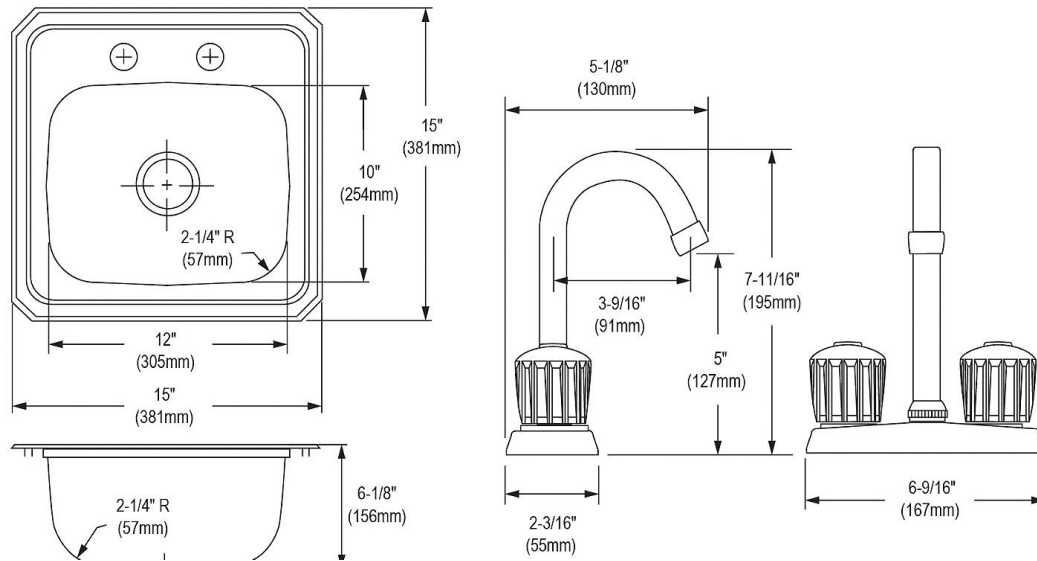

Installation Type:	Drop-in, Sink Kits
Material:	304 Stainless Steel
Finish:	Brushed Satin
Gauge:	20
Sound Deadening:	Bottom only pads
Number of Bowls:	1
Sink Dimensions:	15" x 15" x 6-1/8"
Bowl 1 Dimensions:	12" x 10" x 6"
Drain Size:	2" (51mm)
Drain Location:	Center
Minimum Cabinet Size:	18"
Mounting Hardware:	Part # 64090008 included for countertops up to 3/4" (19mm) thick
Template Included:	No
Cutout Template #:	1000001240

Template is available for download at elkay.com. CAD software will be required to open the template.

Cutout Dimensions for Drop-in Installation:

14-3/8" x 14-3/8" (365mm x 365mm) with 1-1/2" (38mm) corner radius

Product Compliance: ASME A112.19.3/CSA B45.4
Faucet: ASME A112.18.1/CSA B125.1
 CEC
 NSF 372 (lead free)
 NSF 61
Accessory: ASME A112.18.2/CSA B125.2

- [Clean and Care Manual \(PDF\)](#)
- [Installation Instructions \(PDF\) - 1000005236](#)
- [Installation Instructions \(PDF\) - LKA2475LF](#)
- [Installation Instructions \(PDF\) - 1000005235 drain](#)
- [Warranty \(PDF\)](#)

1-1/4" (32mm) Diameter Faucet Holes on 4" (102mm) Centers

Optional Accessories		
CB912	Elkay Hardwood 12-7/8" x 10-1/8" x 1" Cutting Board Spec Sheet (PDF)	

In keeping with our policy of continuing product improvement, Elkay reserves the right to change product specifications without notice. Please visit elkay.com for the most current version of Elkay product specification sheets. This specification describes an Elkay product with design, quality, and functional benefits to the user. When making a comparison of other producers' offerings, be certain these features are not overlooked.