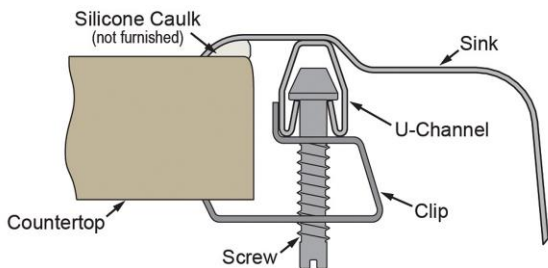

PRODUCT SPECIFICATIONS

Elkay Celebrity Stainless Steel 15" x 15" x 6-1/8", 2-Hole Single Bowl Drop-in Bar Sink + Faucet Kit. Sink is manufactured from 20 gauge 304 Stainless Steel with a Brushed Satin finish, Center drain placement, and Bottom only pads.

Installation Type:	Drop-in, Sink Kits
Material:	304 Stainless Steel
Finish:	Brushed Satin
Gauge:	20
Sound Deadening:	Bottom only pads
Number of Bowls:	1
Sink Dimensions:	15" x 15" x 6-1/8"
Bowl 1 Dimensions:	12" x 10" x 6"
Drain Size:	2" (51mm)
Drain Location:	Center
Minimum Cabinet Size:	18"
Mounting Hardware:	Part # 64090008 included for countertops up to 3/4" (19mm) thick
Template Included:	No
Cutout Template #:	1000001240

Template is available for download at elkay.com. CAD software will be required to open the template.

Cutout Dimensions for Drop-in Installation:

14-3/8" x 14-3/8" (365mm x 365mm) with 1-1/2" (38mm) corner radius

Installation Profile:

Included with Product: LKA2475LF faucet, LK58 drain

AMERICAN PRIDE. A LIFETIME TRADITION. Like your family, the Elkay family has values and traditions that endure. For almost a century, Elkay has been a family-owned and operated company, providing thousands of jobs that support our families and communities.

Product Compliance: ASME A112.19.3/CSA B45.4
Faucet: ASME A112.18.1/CSA B125.1
CEC
NSF 372 (lead free)
NSF 61
Accessory: ASME A112.18.2/CSA B125.2

- [Clean and Care Manual (PDF)](#)
- [Installation Instructions (PDF) - 1000005236](#)
- [Installation Instructions (PDF) - LKA2475LF](#)
- [Installation Instructions (PDF) - 1000005235 drain](#)
- [Warranty (PDF)](#)

PART: _____ QTY: _____
PROJECT: _____
CONTACT: _____
DATE: _____
NOTES: _____
APPROVAL: _____

In keeping with our policy of continuing product improvement, Elkay reserves the right to change product specifications without notice. Please visit elkay.com for the most current version of Elkay product specification sheets. This specification describes an Elkay product with design, quality, and functional benefits to the user. When making a comparison of other producers' offerings, be certain these features are not overlooked.