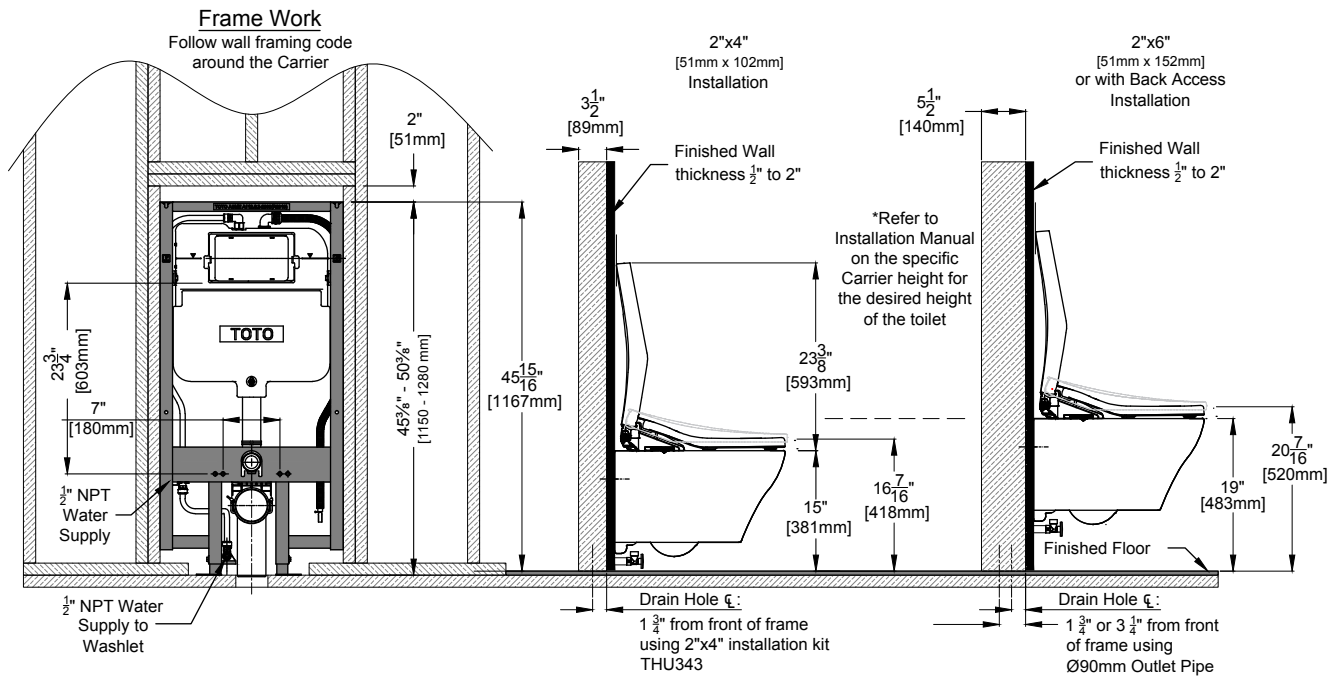

WT173M

TOTO

These dimensions and specifications are subject to change without notice