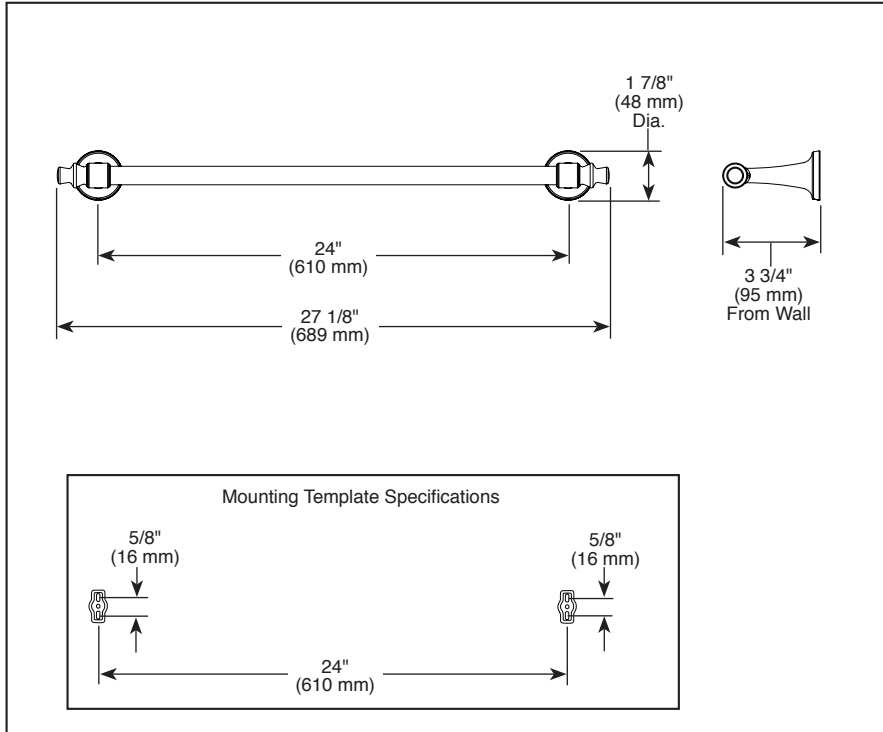

## ACCESSORIES

- Dorval™ Bath Collection
- 24" Towel Bar

Submitted Model No.: \_\_\_\_\_

Specific Features: \_\_\_\_\_

▲ Designate Proper Finish Suffix

### STANDARD SPECIFICATIONS:

- Wood blocking is preferable behind all wall surfaces. If wood blocking is not available, the following fasteners are suggested: Tile/Masonry-Plastic or lead Anchors Plaster/drywall-Toggle bolts.
- Mounting hardware and mounting template included with product.