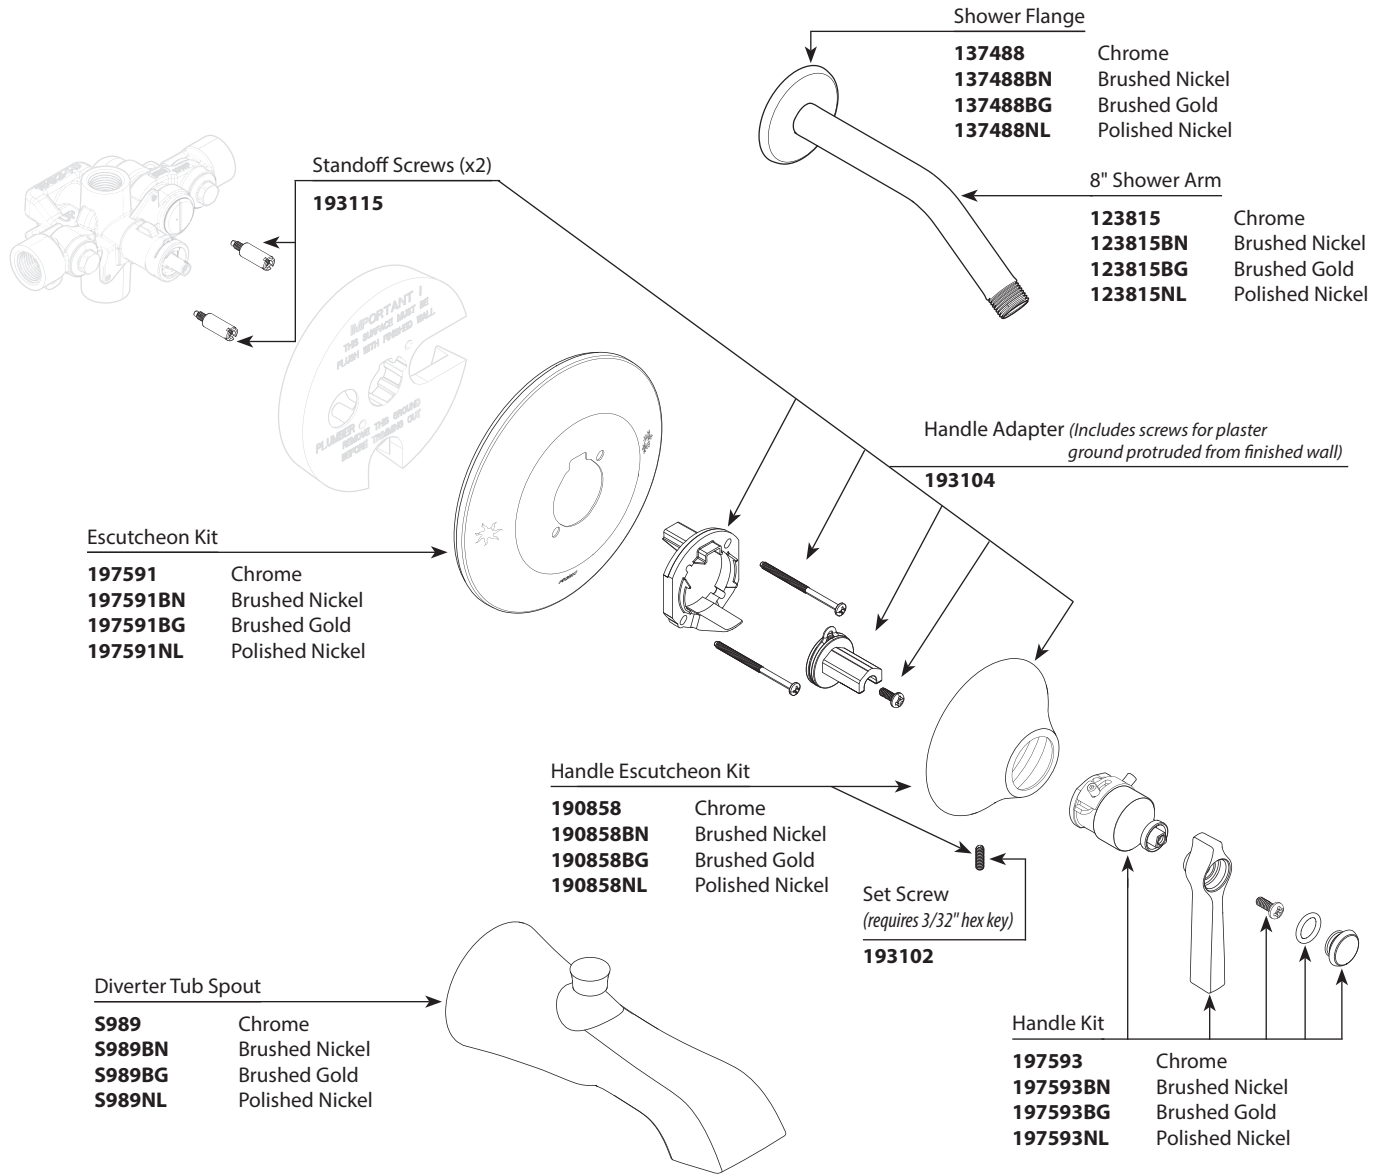

- Order by Part Number
- Trim can be used with 3500 series valve

FLARA™ Single-Handle Moentrol® Trim			
<u>Valve Trim Only</u>	<u>Shower Trim Only</u>	<u>Tub Shower Trim</u>	<u>Finish</u>
TS3911	TS3912NH	TS3913NH	Chrome
TS3911BN	TS3912NHBN	TS3913NHBN	Brushed Nickel
TS3911BG	TS3912NHBG	TS3913NHBG	Brushed Gold
TS3911NL	TS3912NHNL	TS3913NHNL	Polished Nickel

NH = No Shower Head

Optional Handle Extension Kit
193112