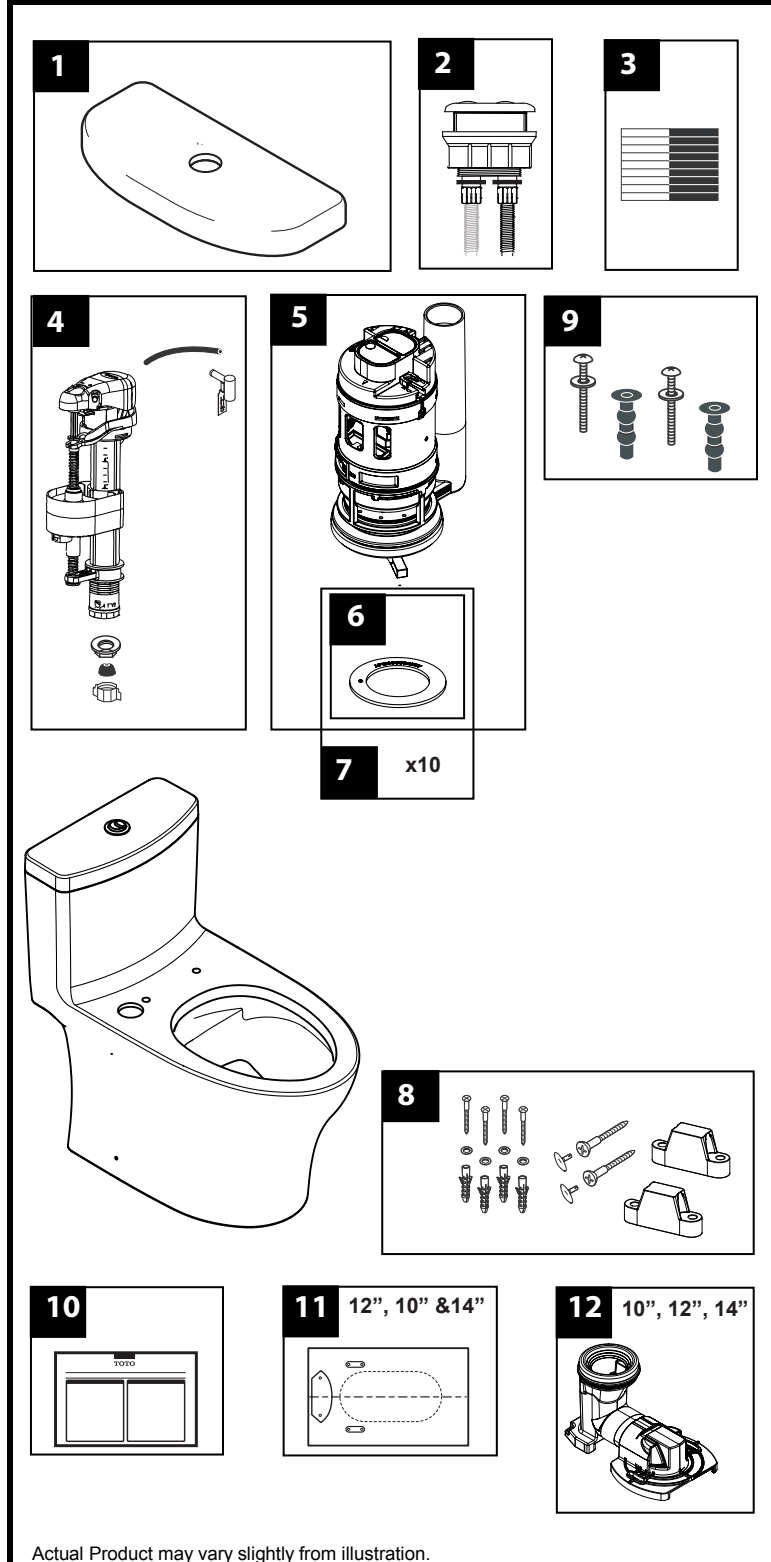

MS646124CUMF(G), MS646234CUMFG, MW6463046CUMFG, MW6463056CUMFG

MS646124CUMF(G) MS646234CUMFG MW6463046CUMFG MW6463056CUMFG
 CST646CUMFGT40 CST646CUMFGT40

Aquia® IV One-Piece Toilet
 1.0 & 0.8 Gpf Toilet,
 Elongated, DynaMax™ Tornado Flush®,
 Unifit Rough-In, Push button,
 (including CeFIONtect™)

Item	Part	Description
1	TCU646CRU#01	Tank Lid w/ Velcro Tape - Cotton White
	TCU646CRU#03	Tank Lid w/ Velcro Tape - Bone
	TCU646CRU#11	Tank Lid w/ Velcro Tape - Colonial White
	TCU646CRU#12	Tank Lid w/ Velcro Tape - Sedona Beige
	TCU646CRU#51	Tank Lid w/ Velcro Tape - Ebony
2	THU736#CP-A	Push Button Assembly - Chrome Plated
	THU736#01-A	Push Button Assembly - Cotton
	THU736#PN-A	Push Button Assembly - Polished Nickel
	THU736#BN-A	Push Button Assembly - Brushed Nickel
3	THU107	Velcro tape
4	TSU81.07-A	Fill Valve Assembly
5	THU739-A	Flush Valve Assembly, 1.0 GPF
6	9BU112E-A	Flush Valve Seal Gasket (1 piece)
7	THU744	Flush Valve Seal Gasket (10 pieces)
8	THU742#01-A	Toilet Mounting Hardware (for #01 & #11)
	THU742#03-A	Toilet Mounting Hardware
	THU742#12-A	Toilet Mounting Hardware
	THU742#51-A	Toilet Mounting Hardware
9	THU651N	Seat Top Mounting Hardware
10	0GU180	Installation Instruction
11	0GU181-A	12" Unifit Rough-In Template
	0GU182-A	10" & 14" Unifit Rough-In Template
12	TSU08W.10	Unifit Rough-In 10"
	TSU08W.12	Unifit Rough-In 12"
	TSU08W.14	Unifit Rough-In 14"

Note:

Product Number Explanations	
One-Piece Toilet	
(CST) Gravity Type Toilet	(C) DynaMax™ Tornado Flush®
(MS) Toilet & Seat Combo	(U) 1.0 GPF
(MW) Toilet & Washlet Combo	(M) Dual flush
(646) Model	(G) CeFIONtect
	(T40) Washlet+