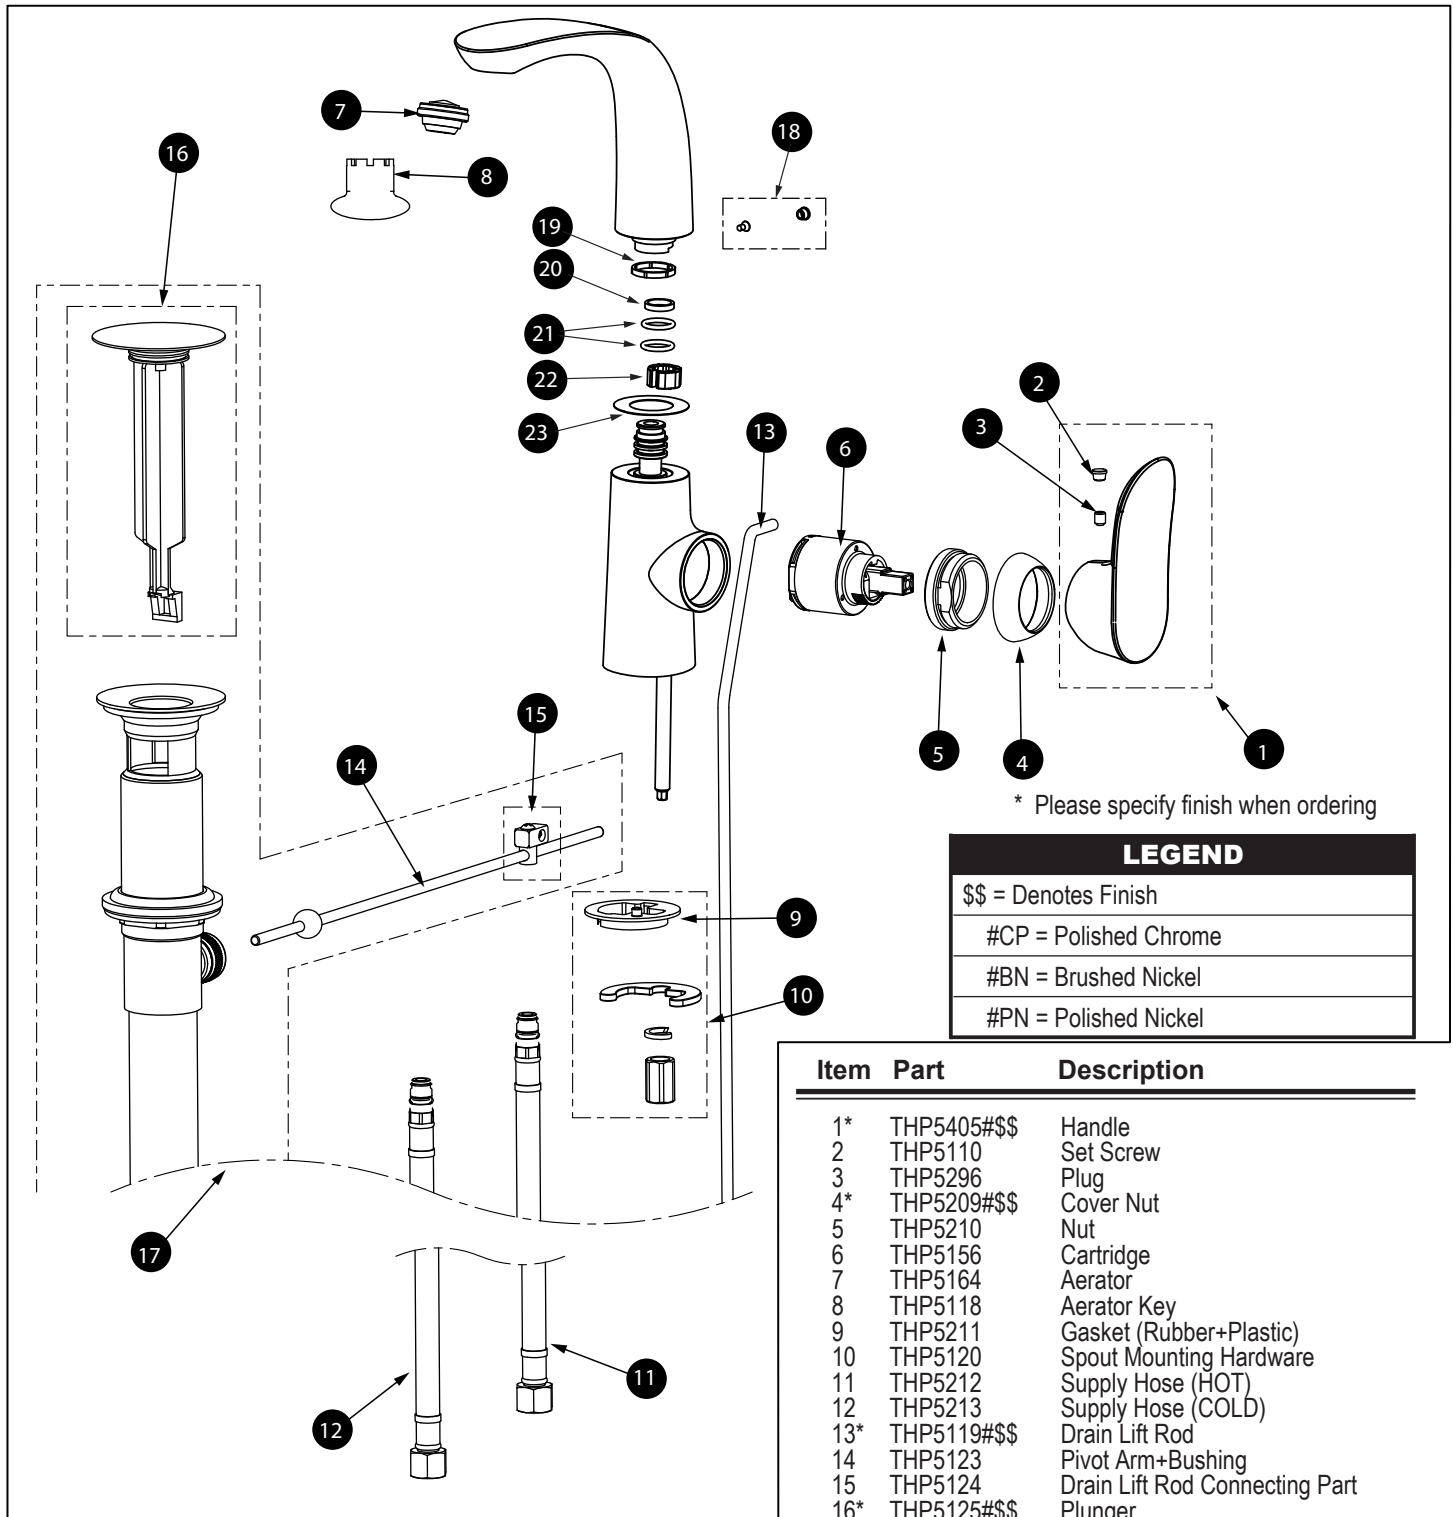

GO Single Handle Lavatory Faucet Side Handle

* Please specify finish when ordering

LEGEND	
\$\$	= Denotes Finish
#CP	= Polished Chrome
#BN	= Brushed Nickel
#PN	= Polished Nickel

Item	Part	Description
1*	THP5405#\$\$	Handle
2	THP5110	Set Screw
3	THP5296	Plug
4*	THP5209#\$\$	Cover Nut
5	THP5210	Nut
6	THP5156	Cartridge
7	THP5164	Aerator
8	THP5118	Aerator Key
9	THP5211	Gasket (Rubber+Plastic)
10	THP5120	Spout Mounting Hardware
11	THP5212	Supply Hose (HOT)
12	THP5213	Supply Hose (COLD)
13*	THP5119#\$\$	Drain Lift Rod
14	THP5123	Pivot Arm+Bushing
15	THP5124	Drain Lift Rod Connecting Part
16*	THP5125#\$\$	Plunger
17*	THP5126#\$\$	Drain Assembly
18	THP5406	Set screw+Plug
19	THP5407	Ring
20	THP5408	Ring
21	THP5409	O-ring (1pc)
22	THP5410	Stopper
23	THP5411	Gasket