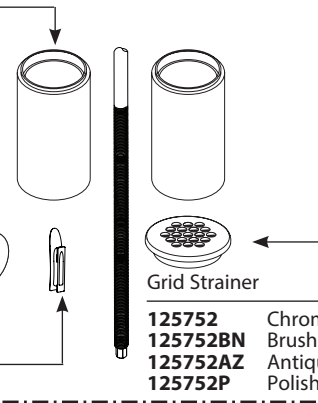

Lift Rod Kit

- 118244 Chrome
- 118244AN Antique Nickel
- 118244BN Brushed Nickel
- 118244ORB Oil Rubbed Bronze
- 118244WR Wrought Iron
- 118244AZ Antique Bronze
- 118244P Polished Brass

Single Mount Escutcheon

- 118882 Chrome
- 118882AN Antique Nickel
- 118882BN Brushed Nickel
- 118882ORB Oil Rubbed Bronze
- 118882WR Wrought Iron
- 118882AZ Antique Bronze
- 118882P Polished Brass

Hardware Kit
146190

Deck Plate

- 118881 Chrome
- 118881AN Antique Nickel
- 118881BN Brushed Nickel
- 118881ORB Oil Rubbed Bronze
- 118881WR Wrought Iron
- 118881AZ Antique Bronze
- 118881P Polished Brass

Aerator Kit (1.2 gpm)   Aerator Kit (1.5gpm)   Aerator Kit (2.2gpm)

181070 Chrome	N/A	118239 Chrome
N/A	101046AN	118239AN Antique Nickel
181070BN Brushed Nickel	N/A	118239BN Brushed Nickel
181070ORB Oil Rubbed Bronze	N/A	118239ORB Oil Rubbed Bronze
181070WR Wrought Iron	N/A	118239WR Wrought Iron
N/A	101046AZ	118239AZ Antique Bronze
181070P Polished Brass	101046P	118239P Polished Brass

Vessel Extension Kit - Not included with faucet

Vessel Extension Kit

- A1616 Chrome
- A1616AN Antique Nickel
- A1616BN Brushed Nickel
- A1616ORB Oil Rubbed Bronze
- A1616WR Wrought Iron
- A1616AZ Antique Bronze
- A1616P Polished Brass

Waste Nut & Seal
Plug Button

- 118243 Chrome
- 118243AN Antique Nickel
- 118243BN Brushed Nickel
- 118243ORB Oil Rubbed Bronze
- 118243WR Wrought Iron
- 118243AZ Antique Bronze
- 118243P Polished Brass

1. Grid Strainer
2. 125752 Chrome
   - 125752BN Brushed Nickel
   - 125752AZ Antique Bronze
   - 125752P Polished Brass