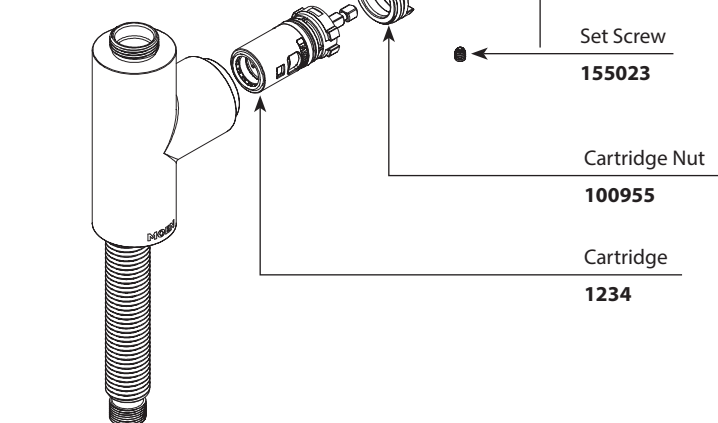

# Illustrated Parts

■ Order by Part Number

SIP™ Modern Beverage Faucet		
MODEL	HANDLE	FINISH
S5530	Lever	Chrome
S5530SRS	Lever	Spot Resist Stainless

Spout Kit

- 100820** Chrome
- 100820SRS** Spot Resistance Stainless
- 100820ORB** Oil Rubbed Bronze

Handle Kit

- 100895** Chrome
- 100895SRS** Spot Resistance Stainless
- 100895ORB** Oil Rubbed Bronze

Set Screw

**155023**

Cartridge Nut

**100955**

Cartridge

**1234**

Spout Escutcheon

- 100957** Chrome
- 100957SRS** Spot Resistance Stainless
- 100957ORB** Oil Rubbed Bronze

Hardware Kit

**132597**