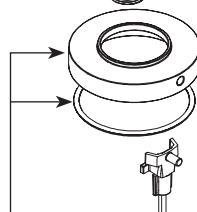

# Illustrated Parts

■ Order by Part Number

SIP™ Modern Beverage Faucet		
MODEL	HANDLE	FINISH
S5530	Lever	Chrome
S5530SRS	Lever	Spot Resist Stainless

Spout Kit

- 100820** Chrome
- 100820SRS** Spot Resistance Stainless
- 100820ORB** Oil Rubbed Bronze

Handle Kit

- 100895** Chrome
- 100895SRS** Spot Resistance Stainless
- 100895ORB** Oil Rubbed Bronze

Set Screw

**155023**

Cartridge Nut

**100955**

Cartridge

**1234**

Spout Escutcheon

- 100957** Chrome
- 100957SRS** Spot Resistance Stainless
- 100957ORB** Oil Rubbed Bronze

Hardware Kit

**132597**