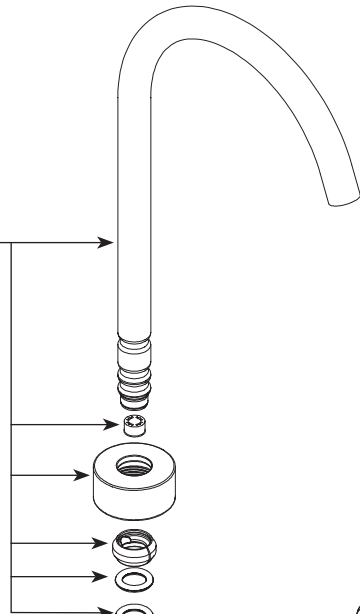

# Illustrated Parts

■ Order by Part Number

SIP™ Modern Beverage Faucet		
MODEL	HANDLE	FINISH
S5530	Lever	Chrome
S5530SRS	Lever	Spot Resist Stainless

Spout Kit

- 100820** Chrome
- 100820SRS** Spot Resistance Stainless
- 100820ORB** Oil Rubbed Bronze

Handle Kit

- 100895** Chrome
- 100895SRS** Spot Resistance Stainless
- 100895ORB** Oil Rubbed Bronze

Set Screw

**155023**

Cartridge Nut

**100955**

Cartridge

**1234**

Spout Escutcheon

- 100957** Chrome
- 100957SRS** Spot Resistance Stainless
- 100957ORB** Oil Rubbed Bronze

Hardware Kit

**132597**