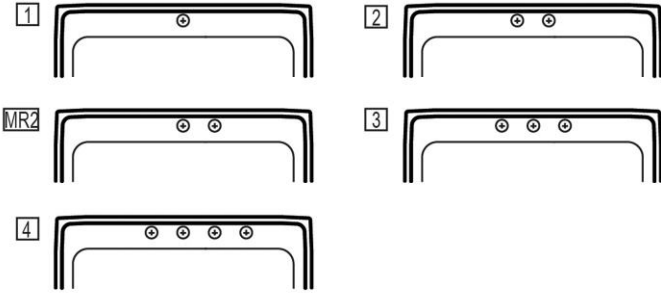

**Hole Drilling Configurations:**

1-1/2" (38mm) Diameter Faucet Holes on 4" (102mm) Centers

**Installation Profile:**

Optional Accessories		
<a href="#">LKWBG2816SS</a>	Elkay Stainless Steel 26-1/2" x 14-13/16" x 1" Bottom Grid <a href="#">Spec Sheet (PDF)</a>	
<a href="#">CB1713</a>	Elkay Hardwood 13-1/2" x 17" x 1" Cutting Board <a href="#">Spec Sheet (PDF)</a>	
<a href="#">CBS1316</a>	Elkay Hardwood 14-1/2" x 17" x 3/4" Cutting Board <a href="#">Spec Sheet (PDF)</a>	
<a href="#">LK99</a>	Elkay Deluxe 3-1/2" Drain Type 304 Stainless Steel Body Strainer Basket Rubber Seal and Tailpiece <a href="#">Spec Sheet (PDF)</a>	
<a href="#">LKGT1041CR</a>	Elkay Gourmet Single Hole Kitchen Faucet Pull-out Spray and Lever Handle with Hi and Mid-rise Base Options Chrome <a href="#">Spec Sheet (PDF)</a>	