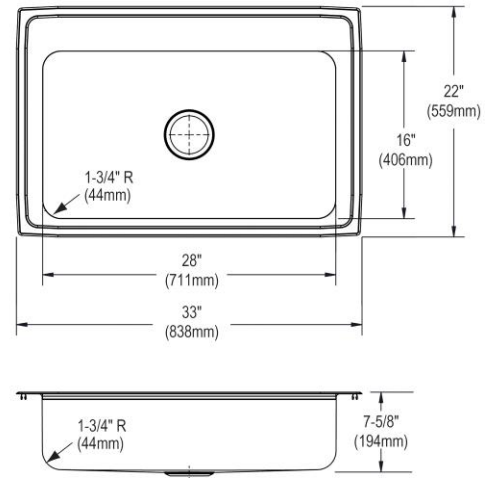

A Century of Tradition and Quality.
For more than 100 years, Elkay has been making innovative products and providing exceptional customer care. We take pride in offering plumbing products that make life easier, inspire change and leave the world a better place.

Product Compliance: ASME A112.19.3/CSA B45.4
Buy American Act

Sinks are listed by IAPMO® as meeting the applicable requirements of the Uniform Plumbing Code®, International Plumbing Code®, and National Plumbing Code of Canada.

[Clean and Care Manual (PDF)](#)
[Installation Instructions (PDF) - 100005236](#)
[Warranty (PDF)](#)

Similar models are available with: extra deep bowls