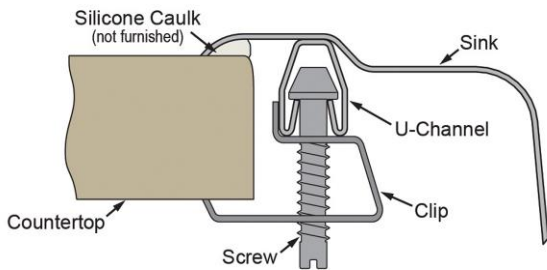

**Hole Drilling Configurations:**

1-1/2" (38mm) Diameter Faucet Holes on 4" (102mm) Centers

**Installation Profile:**

Optional Accessories		
<a href="#">LKWBG2816SS</a>	Elkay Stainless Steel 26-1/2" x 14-13/16" x 1" Bottom Grid <a href="#">Spec Sheet (PDF)</a>	
<a href="#">CB1713</a>	Elkay Hardwood 13-1/2" x 17" x 1" Cutting Board <a href="#">Spec Sheet (PDF)</a>	
<a href="#">CBS1316</a>	Elkay Hardwood 14-1/2" x 17" x 3/4" Cutting Board <a href="#">Spec Sheet (PDF)</a>	
<a href="#">LK99</a>	Elkay Deluxe 3-1/2" Drain Type 304 Stainless Steel Body Strainer Basket Rubber Seal and Tailpiece <a href="#">Spec Sheet (PDF)</a>	
<a href="#">LKGT1041CR</a>	Elkay Gourmet Single Hole Kitchen Faucet Pull-out Spray and Lever Handle with Hi and Mid-rise Base Options Chrome <a href="#">Spec Sheet (PDF)</a>	