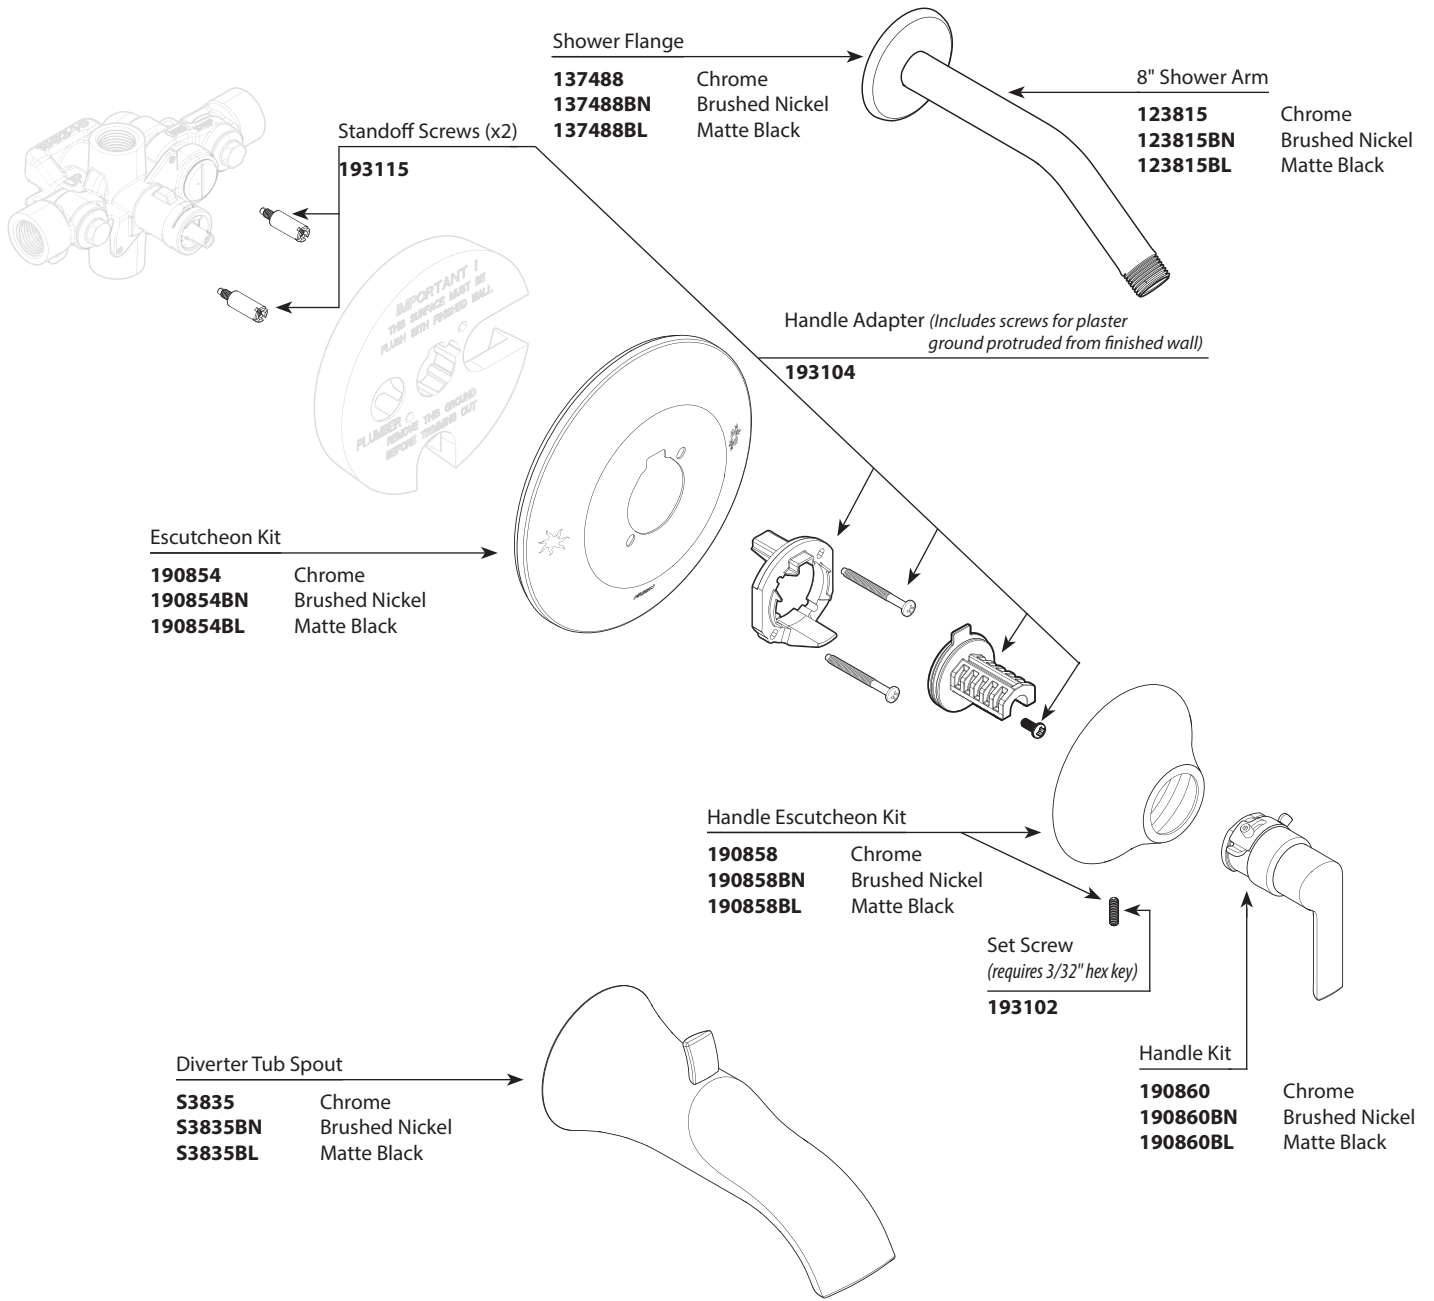

- Order by Part Number
- Trim can be used with 3500 series valve

| DOUX™ | | | |
|-------------------------------------|-------------------------|------------------------|----------------|
| Single-Handle Moentrol® Trim | | | |
| <u>Valve Trim Only</u> | <u>Shower Trim Only</u> | <u>Tub Shower Trim</u> | <u>Finish</u> |
| TS3201 | TS3202NH | TS3203NH | Chrome |
| TS3201BN | TS3202NHBN | TS3203NHBN | Brushed Nickel |
| TS3201BL | TS3202NHBL | TS3203NHBL | Matte Black |

NH = No Shower Head

Optional Handle Extension Kit
193112