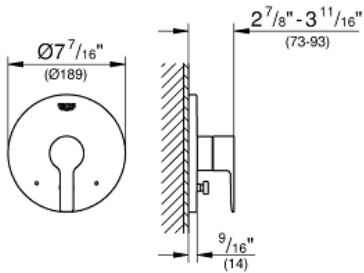

LINEARE
Pressure Balance Valve Trim with
Diverter

MODEL # 29168001

Pure Freude
an Wasser

GROHE

Product Description:

LINEARE

Pressure Balance Valve Trim with Diverter

Standard Specification:

- Without concealed body
- For use with Grohsafe rough-in valve with diverter 35 016
- Escutcheon with wall sealing

Applicable Codes & Standards:

- ASME A112.18.1/CSA B125.1

Color:

- 29168001 StarLight Chrome