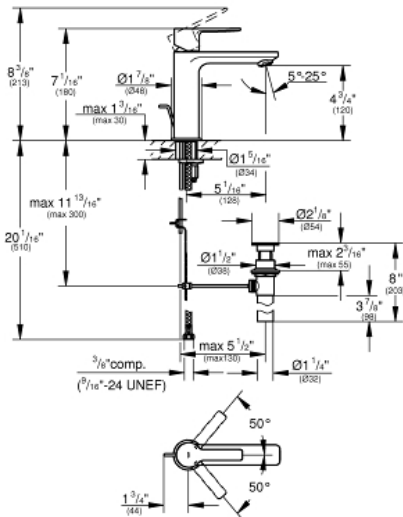

LINEARE Single-Handle Bathroom Faucet S- Size

MODEL # 23794ENA

Pure Freude
an Wasser

GROHE

Product Description:

LINEARE

Single-Handle Bathroom Faucet S-Size

Standard Specification:

- Single hole installation
- Metal lever handle
- **GROHE SilkMove** 1.1" (28 mm) ceramic cartridge
- With temperature limiter
- **GROHE StarLight** finish
- Includes waste-set drain assembly
- **GROHE AquaGuide** adjustable flow control
- Flexible hose connections
- **GROHE QuickFix** installation system

Applicable Codes & Standards:

- Energy Policy Act of 1992
- NSF 61
- ASME A112.18.1/CSA B125.1
- US Federal and State material regulations
- EPA WaterSense®
- ICC/ANSI A117.1

Color:

- 23794ENA Brushed Nickel