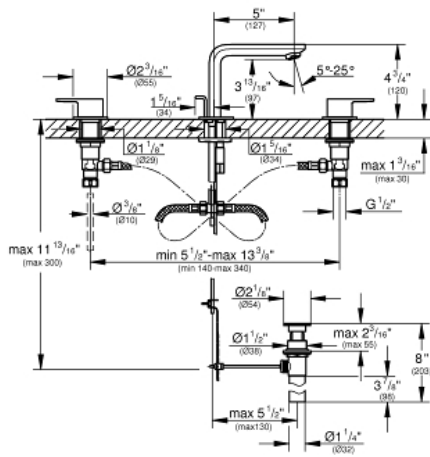

LINEARE  
8" Widespread Two-Handle  
Bathroom Faucet M-Size

MODEL # 20578ENA

Pure Freude  
an Wasser

GROHE

**Product Description:**

LINEARE

8" Widespread Two-Handle Bathroom Faucet M-Size

**Standard Specification:**

- Metal lever handle
- 1/2" (13mm) ceramic cartridge (90° turn)
- GROHE StarLight finish
- GROHE AquaGuide adjustable flow control
- GROHE QuickFix rapid installation system
- Spout with flow control
- Includes waste-set drain assembly
- Pressure resistant
- Flexible connection hoses between spout and side valves
- 1/2" x 7/16" (13mm x 10.5mm) union nut

**Applicable Codes & Standards:**

- Energy Policy Act of 1992
- NSF 61
- ASME A112.18.1/CSA B125.1
- US Federal and State material regulations
- EPA WaterSense®
- ICC/ANSI A117.1

**Color:**

- 20578ENA Brushed Nickel