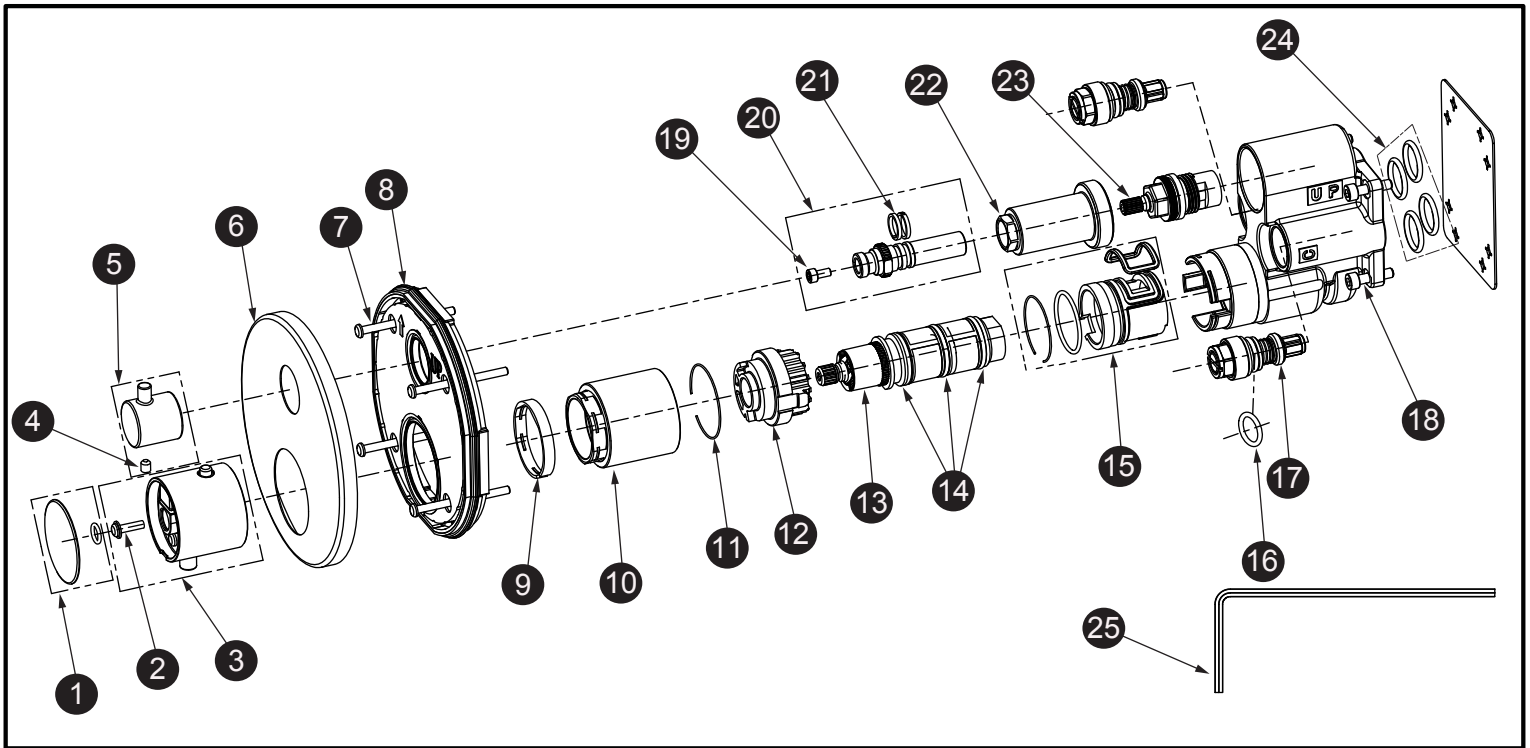

Thermostatic w/ Volume Control Valve (Round)

* Please specify finish when ordering

Item	Part	Description
1*	THP5215#\$\$	Handle Cap
2	THP5216	Screw
3*	THP5217#\$\$	Temperature Control Handle
4	THP5233	Set Screw
5*	THP5234#\$\$	Diverter Handle
6*	THP5235#\$\$	Trim
7	THP5219	Screw (4pcs/pkg)
8	THP5236	Lining Plate
9	THP5221	Snap Ring
10*	THP5222#\$\$	Cartridge Sleeve
11	THP5223	Snap Ring
12	THP5224	Temperature Limiter
13	THP5225	Thermostat Cartridge
14	THP5226	O-Ring (3pcs/pkg)
15	THP5227	Inner Sleeve
16	THP5229	O-Ring
17	THP5228	Service Stop
18	THP5230	Hex Screw (4pcs/pkg)
19	THP5237	Hex Screw
20	THP5238	Volume Control Stem Set
21	THP5239	O-Ring
22*	THP5240#\$\$	Diverter Sleeve
23	THP5241	Cartridge
24	THP5231	O-Ring (4pcs/pkg)
25	THP5232	Hex Wrench

LEGEND
\$\$ = Denotes Finish
#CP = Polished Chrome
#BN = Brushed Nickel
#PN = Polished Nickel