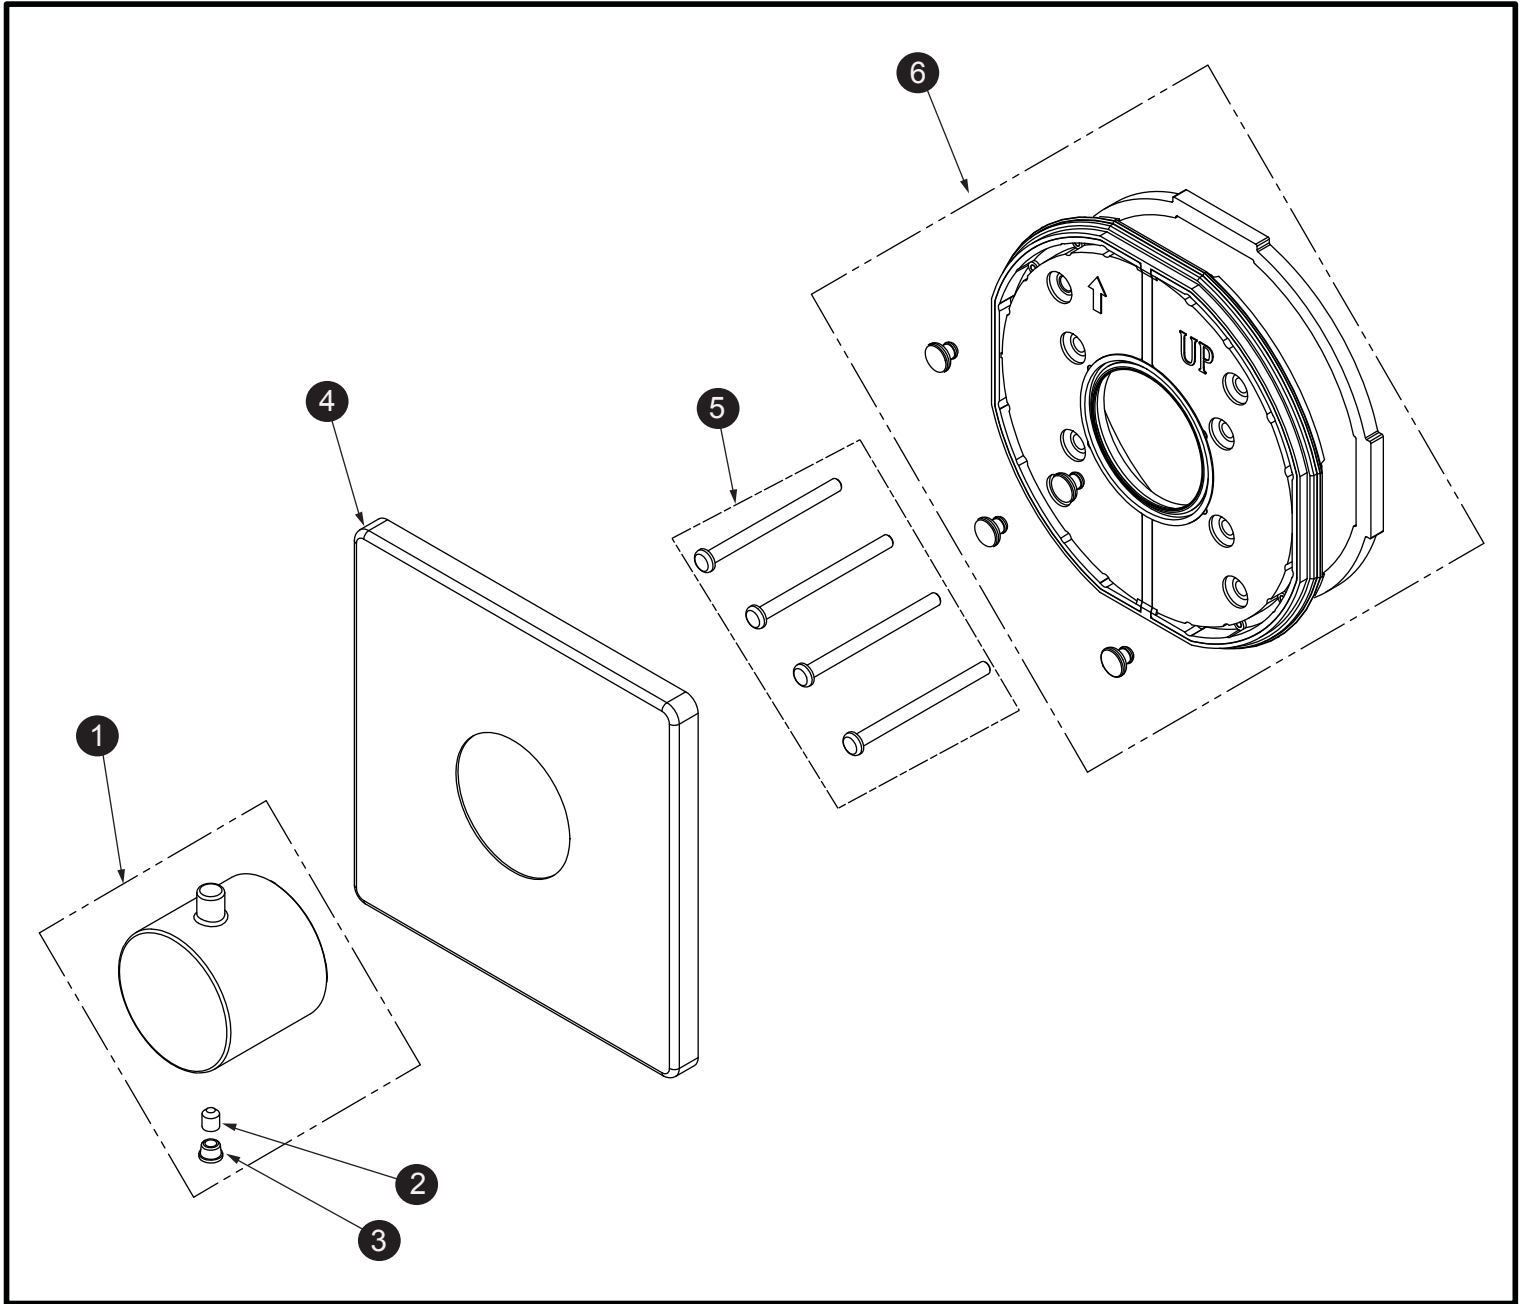

3-Way w/ Shutoff Diverter Trim (Square)

Item	Part	Description
1*	THP5257#\$\$\$	Handle
2	THP5258	Set Screw
3	THP5316	Plug
4*	THP5264#\$\$\$	Trim
5	THP5219	Screw (4pcs/pkg)
6	THP5220	Lining Plate

* Please specify finish when ordering

LEGEND
\$\$\$ = Denotes Finish
#CP = Polished Chrome
#BN = Brushed Nickel
#PN = Polished Nickel