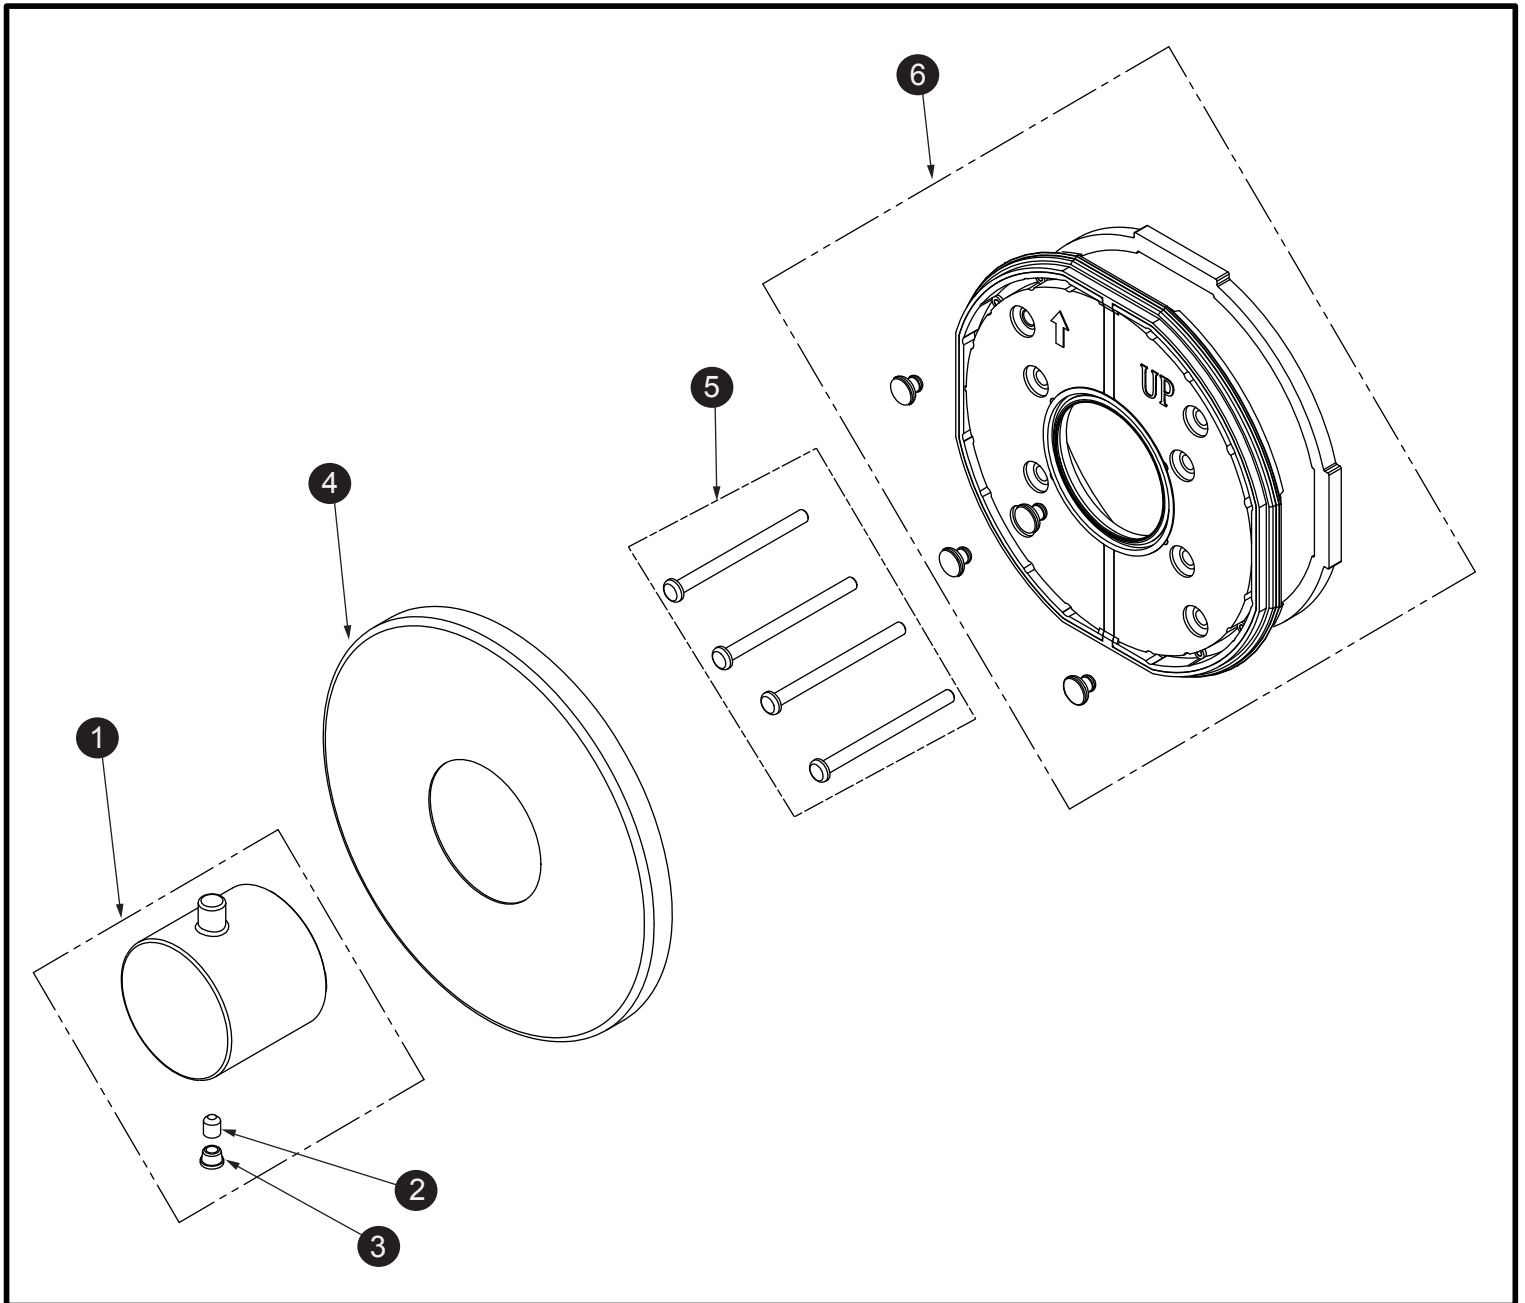

3-Way w/o Shutoff Diverter Trim (Round)

Item	Part	Description
1*	THP5257#\$\$	Handle
2	THP5258	Set Screw
3	THP5316	Plug
4*	THP5262#\$\$	Trim
5	THP5219	Screw (4pcs/pkg)
6	THP5220	Lining Plate

* Please specify finish when ordering

LEGEND
\$\$ = Denotes Finish
#CP = Polished Chrome
#BN = Brushed Nickel
#PN = Polished Nickel