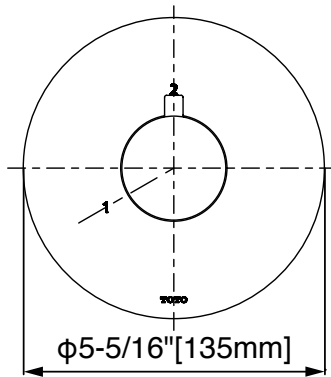

## Two-Way Diverter Trim - Round

### SPECIFICATIONS

<b>Material</b>	Brass
<b>Warranty</b>	Limited Lifetime (Residential Use) One Year (Commercial Use)
<b>Shipping Weight</b>	1.35 lbs
<b>Shipping Dimensions</b>	7" x 6-1/2" x 5-1/8"

### DIMENSIONS

**TOTO**

These dimensions and specifications are subject to change without notice