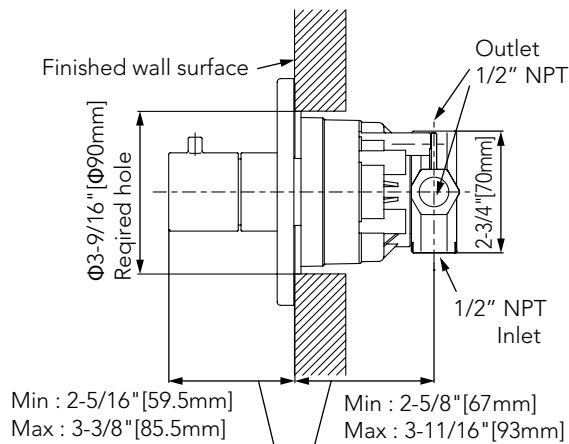

## Two-Way Diverter Trim - Round

### SPECIFICATIONS

<b>Material</b>	Brass
<b>Warranty</b>	Limited Lifetime (Residential Use) One Year (Commercial Use)
<b>Shipping Weight</b>	1.35 lbs
<b>Shipping Dimensions</b>	7" x 6-1/2" x 5-1/8"

### DIMENSIONS

**TOTO**

These dimensions and specifications are subject to change without notice