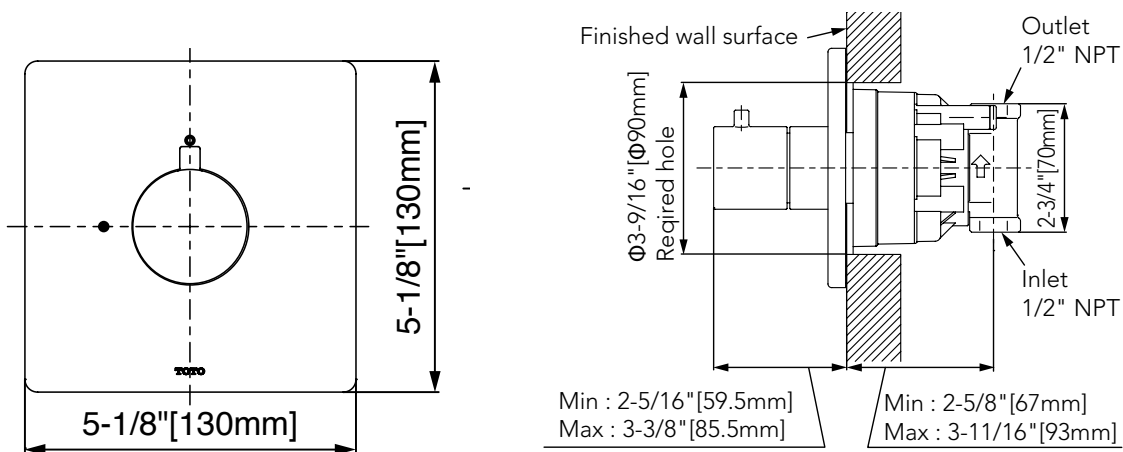

PRODUCT SPECIFICATION

Product shall be TOTO Model TBV02101U#____.
Product shall require TBN01104U volume control valve (sold separately).

TBV02101U

Volume Control Valve Trim - Square

SPECIFICATIONS

Material	Brass
Warranty	Limited Lifetime (Residential Use) One Year (Commercial Use)
Shipping Weight	1.45 lbs
Shipping Dimensions	7" x 6-3/8" x 5-1/8"

INSTALLATION NOTES

VALVE REQUIRED: TBN01104U volume control valve (sold separately).

DIMENSIONS

TOTO

Ph: (888) 295-8134 | Fax: (800) 699-4889 | www.totousa.com | © TOTO USA

These dimensions and specifications are subject to change without notice