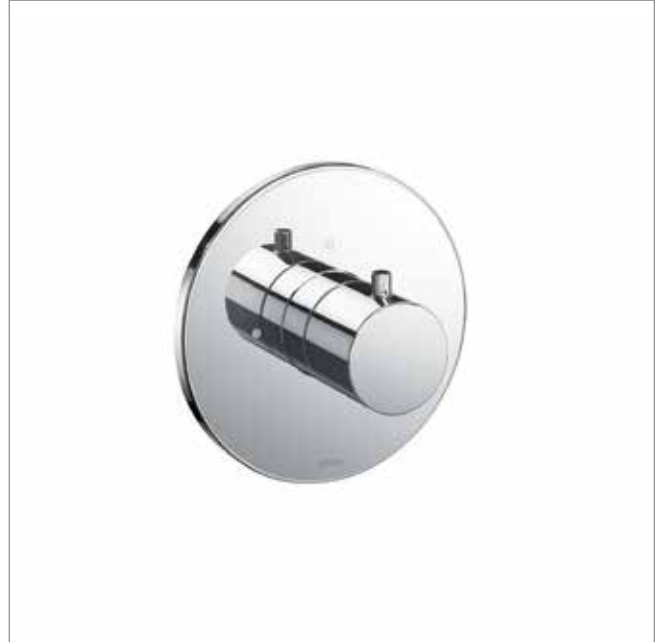

Volume Control Valve Trim - Round

FEATURES

- For use with TBN01104U Valve
- Unobtrusive twist assist for a clean aesthetic
- Thin escutcheon at approximately 10 mm

COLORS/FINISHES

- #CP Polished Chrome
- #PN Polished Nickel
- #BN Brushed Nickel

PRODUCT SPECIFICATION

Product shall be TOTO Model TBV01101U#____.
Product shall require TBN01104U volume control valve (sold separately).

TBV01101U

Volume Control Valve Trim - Round

SPECIFICATIONS

Material	Brass
Warranty	Limited Lifetime (Residential Use) One Year (Commercial Use)
Shipping Weight	1.35 lbs
Shipping Dimensions	7" x 6-3/8" x 5-1/8"