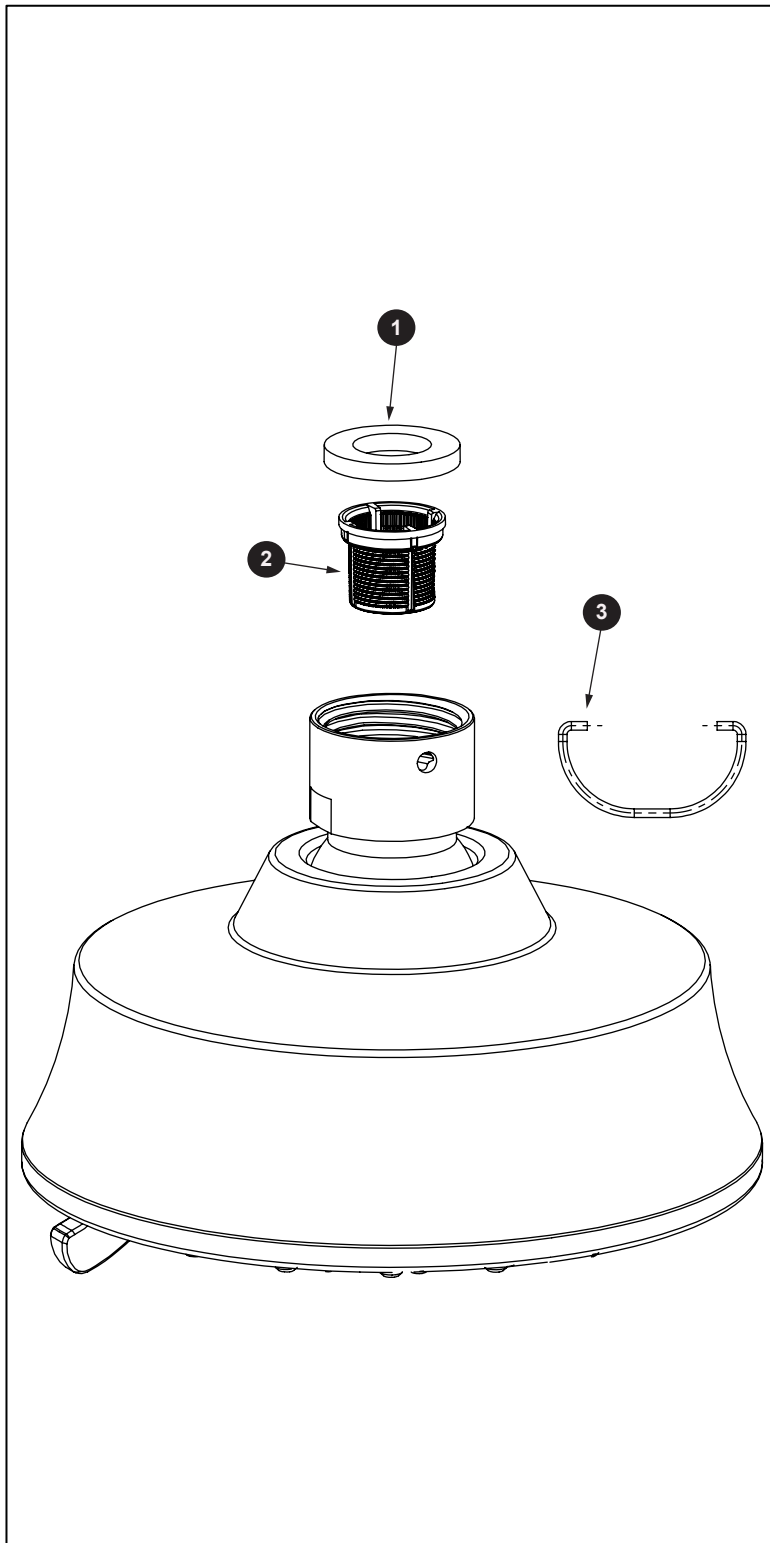

**Classic
5-Mode Showerhead**

Item	Part	Description
1	THP5300	Gasket
2	THP5301	Filter Screen
3	THP5304	Clamp Ring