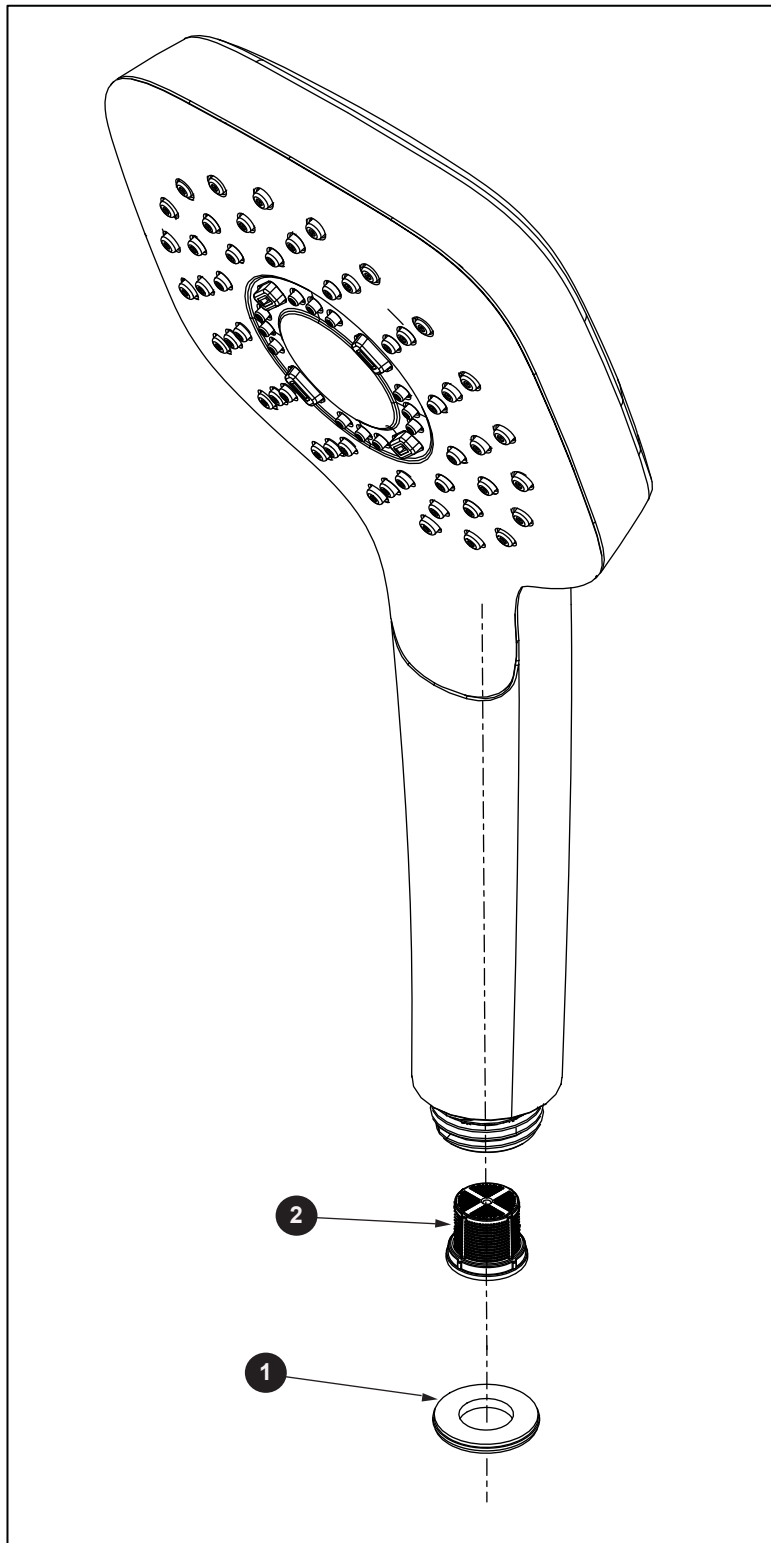

1-Mode Handshower (Square)

Item	Part	Description
1	THP5171	Gasket
2	THP5291	Filter Screen