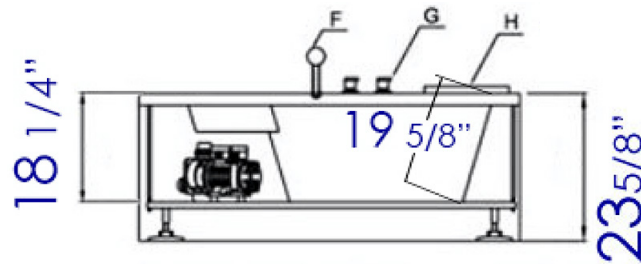

in

A. Control Panel B. Light C. massage Nozzle D. Waterfall F. Shower Head G. Valve H. Pillow

Note: All product dimensions are approximate and should be verified on site prior to installation.
 Visit www.EAGOUSA.com for more information.