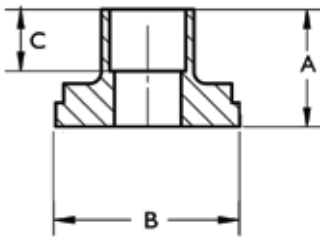

Features

- Fits all 003 & 006 Union Connection models
- Easy-to-Install, Easy-to-Service
- Available in 1/2" or 3/4" sizes
- Sweat, Threaded and Shut-off options

Threaded Half Union

Sweat Half Union

Bronze Shut-Off Union

Bronze Half-Union Set

Product #	Size	A	B	C
110-556	1/2" NPT	15/16"	1-1/2"	—
110-557	3/4" NPT	15/16"	1-1/2"	—
110-558	1/2" Swt	15/16"	1-1/2"	1/2"
110-559	3/4" Swt	15/16"	1-1/2"	3/4"

Bronze Shut-Off Union

Product #	Size	A	B	C
258-1	1/2" NPT	1-7/8"	1-1/2"	—
258-2	3/4" NPT	1-7/8"	1-1/2"	—
258-3	1/2" Swt	1-7/8"	1-1/2"	1/2"
258-4	3/4" Swt	1-7/8"	1-1/2"	3/4"