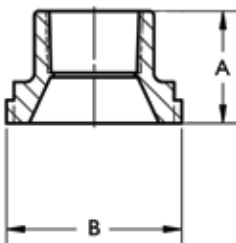

Submittal Data Information Bronze Half-Unions, Shut-Off Unions

Submittal Data # 100-069
Supersedes: 4/1/03

Effective: 7/22/08

The perfect union! Match up our new Bronze Half Unions or Shut-Off Unions with Taco's 003 & 006 Union Connection models for an easy-to-service installation.

Features

- Fits all 003 & 006 Union Connection models
- Easy-to-Install, Easy-to-Service
- Available in 1/2" or 3/4" sizes
- Sweat, Threaded and Shut-off options

Threaded Half Union

Sweat Half Union

Bronze Shut-Off Union

Bronze Half-Union Set

Product #	Size	A	B	C
110-556	1/2" NPT	15/16"	1-1/2"	—
110-557	3/4" NPT	15/16"	1-1/2"	—
110-558	1/2" Swt	15/16"	1-1/2"	1/2"
110-559	3/4" Swt	15/16"	1-1/2"	3/4"

Bronze Shut-Off Union

Product #	Size	A	B	C
258-1	1/2" NPT	1-7/8"	1-1/2"	—
258-2	3/4" NPT	1-7/8"	1-1/2"	—
258-3	1/2" Swt	1-7/8"	1-1/2"	1/2"
258-4	3/4" Swt	1-7/8"	1-1/2"	3/4"