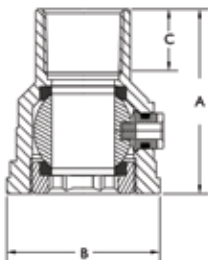

Submittal Data Information Bronze Half-Unions, Shut-Off Unions

Submittal Data # 100-069
Supersedes: 4/1/03

Effective: 7/22/08

The perfect union! Match up our new Bronze Half Unions or Shut-Off Unions with Taco's 003 & 006 Union Connection models for an easy-to-service installation.

Features

- Fits all 003 & 006 Union Connection models
- Easy-to-Install, Easy-to-Service
- Available in 1/2" or 3/4" sizes
- Sweat, Threaded and Shut-off options

Threaded Half Union

Sweat Half Union

Bronze Shut-Off Union

Bronze Half-Union Set

Product #	Size	A	B	C
110-556	1/2" NPT	15/16"	1-1/2"	—
110-557	3/4" NPT	15/16"	1-1/2"	—
110-558	1/2" Swt	15/16"	1-1/2"	1/2"
110-559	3/4" Swt	15/16"	1-1/2"	3/4"

Bronze Shut-Off Union

Product #	Size	A	B	C
258-1	1/2" NPT	1-7/8"	1-1/2"	—
258-2	3/4" NPT	1-7/8"	1-1/2"	—
258-3	1/2" Swt	1-7/8"	1-1/2"	1/2"
258-4	3/4" Swt	1-7/8"	1-1/2"	3/4"