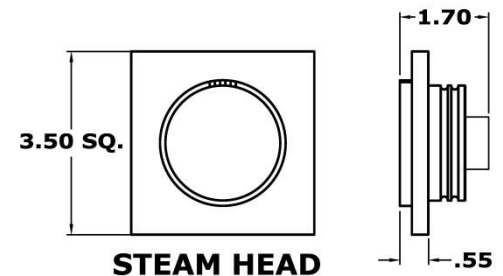

Installation Notes:

The control should be installed 60" inches from the floor of the shower, inside the shower only, and away from the steam head.

The steam head should be installed 12" inches from the floor and 6" from any wall. Locate as far as possible from the bathing seating area or location of the users and not below any fixtures.

Finish Chart:

Select desired finish and replace XX with code. No-Touch Aromatherapy steam head and control finishes.

| | |
|-----------------------|-------------------------|
| PC = Polished Chrome | PN = Polished Nickel |
| SC = Satin Chrome | SN = Satin Nickel |
| PB = Polished Brass | BN = Black Nickel |
| SB = Satin Brass | AN = Antique Nickel |
| AB = Antique Brass | PG = Polished Gold |
| COP = Polished Copper | ORB = Oil Rubbed Bronze |
| ACOP = Antique Copper | WHT = White |

Product Specification:

The user interface control shall be 3.75" x 3.75" x 0.63" in dimension. The Control shall be made from billet aluminum and includes the ability to operate and control: Smart Steam and PowerFlush™ System, using 100% networked digital technology.

Shipping Information:

Weight..... 4 lbs.
 Length.....12 in.
 Width.....12 in.
 Height.....6 in.

Style Information:

The control is Modern Recessed and the steam head is Modern

Modern recessed is flush with wall within: .10"