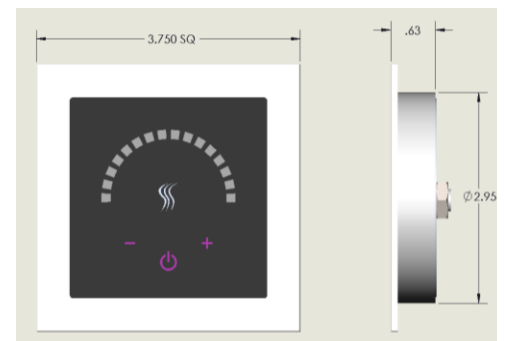

Installation Notes:

The control should be installed 60" inches from the floor of the shower, inside the shower only, and away from the steam head.

The steam head should be installed 12" inches from the floor and 6" from any wall. Locate as far as possible from the bathing seating area or location of the users and not below any fixtures.

Finish Chart:

Select desired finish and replace XX with code. No-Touch Aromatherapy steam head and control finishes.

| | |
|-----------------------|-------------------------|
| PC = Polished Chrome | PN = Polished Nickel |
| SC = Satin Chrome | SN = Satin Nickel |
| PB = Polished Brass | BN = Black Nickel |
| SB = Satin Brass | AN = Antique Nickel |
| AB = Antique Brass | PG = Polished Gold |
| COP = Polished Copper | ORB = Oil Rubbed Bronze |
| ACOP = Antique Copper | WHT = White |

Product Specification:

The user interface control shall be 3.75" x 3.75" x 0.63" in dimension. The Control shall be made from billet aluminum and includes the ability to operate and control: Smart Steam and PowerFlush™ System, using 100% networked digital technology.

Shipping Information:

Weight..... 4 lbs.
 Length.....12 in.
 Width.....12 in.
 Height.....6 in.

Style Information:

The control is Modern Recessed and the steam head is Modern

Modern recessed is flush with wall within: .10"