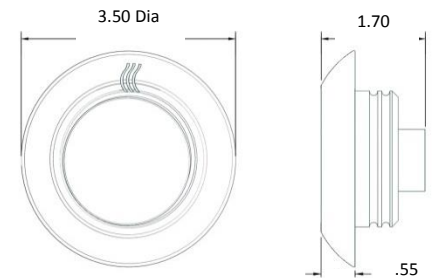

Installation Notes:

The control should be installed 60” inches from the floor of the shower, inside the shower only, and away from the steam head.

The steam head should be installed 12” inches from the floor and 6” from any wall. Locate as far as possible from the bathing seating area or location of the users and not below any fixtures.

Finish Chart:

Select desired finish and replace XX with code. No-Touch Aromatherapy steam head and control finishes.

PC = Polished Chrome	PN = Polished Nickel
SC = Satin Chrome	SN = Satin Nickel
PB = Polished Brass	BN = Black Nickel
SB = Satin Brass	AN = Antique Nickel
AB = Antique Brass	PG = Polished Gold
COP = Polished Copper	ORB = Oil Rubbed Bronze
ACOP = Antique Copper	WHT = White

Product Specification:

The user interface control shall be 2.9” Dia x .63” in dimension. The Control shall be made from billet aluminum and includes the ability to operate and control: Smart Steam and PowerFlush™ System, using 100% networked digital technology.

Shipping Information:

Weight..... 4 lbs.
 Length.....12 in.
 Width.....12 in.
 Height.....6 in.

Styling Information:

The control and steam head are shown in Contemporary

Contemporary Edge

For any further assistance please contact ThermaSol at 800.776.0711 or sales@thermasol.com