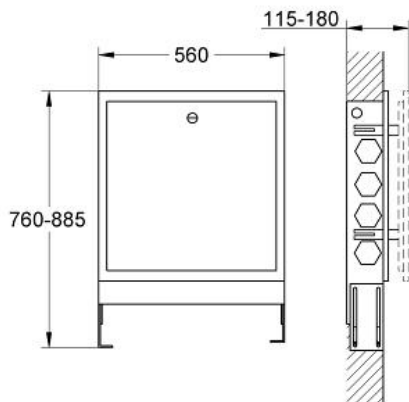

GROHE F-DIGITAL DELUXE

MODEL # 36367000

*Pure Freude
an Wasser*

GROHE

Product Description:

GROHE F-DIGITAL DELUXE

Standard Specification:

550 x 700 x 110 mm

Height (100 mm) and depth (50 mm) adjustable

Removable front panel for installation

Adjustable front frame for installation in wall niche

Galvanized and powder-coated (RAL 9010, pure white) steel plate

1 mm thick steel plate

Two mounting rails and an elbow for power outlets and mounting materials

Color:

□ 36367000