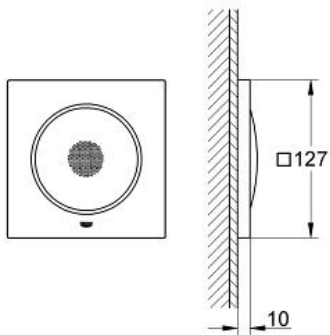

RAINSHOWER F-SERIES

MODEL # 36360000

Pure Freude
an Wasser

GROHE

Product Description: RAINSHOWER F-SERIES

Standard Specification:

- 127 x 127 mm per module
- Full-range stereo speaker
- Consisting of:
- Waterproof & corrosion protected
- **GROHE StarLight** chrome finish
- Requires rough-in set (29 073 000), F-digital Deluxe base unit box (26 374 000 or 36 397 000), Bluetooth unit (36 371 000) and various cable connections – all to be ordered separately due to installation situation
- For detailed planning and product information please contact your local GROHE Customer Service