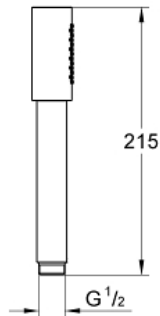

SENA STICK
Hand Shower
MODEL # 26465000

Pure Freude
an Wasser

GROHE

Product Description:
SENA STICK
Hand Shower

Standard Specification:

- 1 Spray: Normal
- Metal
- **GROHE EcoJoy** 1.75 gpm (6.6 l/min) flow limiter
- **GROHE DreamSpray** perfect spray pattern
- **GROHE StarLight** chrome finish
- **SpeedClean** anti-lime system
- Inner WaterGuide for a longer life
- Universal mounting system (fits all standard shower hoses)
- Suitable for instantaneous heater
- Min. recommended pressure: 15 psi (1.0 bar)