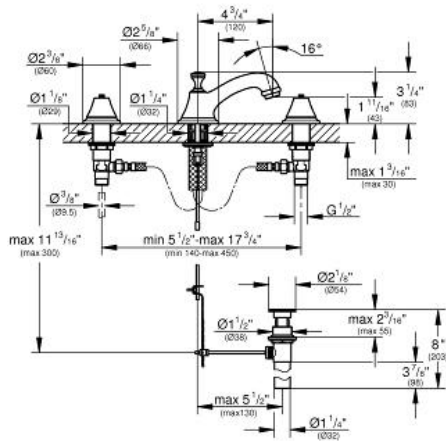

SEABURY 8" Widespread Two-Handle Bathroom Faucet

MODEL # 2080000A

Pure Freude
an Wasser

Product Description:
SEABURY
8" Widespread Two-Handle Bathroom Faucet

- Standard Specification:**
- Handles sold separately
 - Cast spout with flow control
 - 1/2" (13mm) ceramic cartridge (90° turn)
 - 1 1/4" pop-up waste set
 - **GROHE StarLight** chrome finish
 - Max flow rate: 1.2 gpm (4.56 L/min)

- Applicable Codes & Standards:**
- Energy Policy Act of 1992
 - NSF 61
 - ASME A112.18.1/CSA B125.1
 - US Federal and State material regulations
 - EPA WaterSense®

Color:
□ 2080000A StarLight Chrome