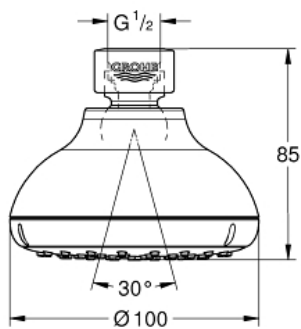

NEW TEMPESTA 100  
Shower Head 1 Spray  
MODEL # 26050001

Pure Freude  
an Wasser

GROHE

**Product Description:**  
NEW TEMPESTA 100  
Shower Head 1 Spray

**Standard Specification:**

- Rain spray pattern (1 spray-rain)
- Rotating ball joint  $\pm 15^\circ$
- GROHE EcoJoy 1.5 gpm (5.7 l/min) flow restrictor
- GROHE DreamSpray perfect spray pattern
- GROHE StarLight chrome finish
- SpeedClean anti-lime system
- Inner WaterGuide for a longer life
- Min. recommended pressure: 15 psi (1.0 bar)
- Max Flow Rate: 1.5 gpm (5.7 L/min)

**Applicable Codes & Standards:**

- Energy Policy Act of 1992
- ASME A112.18.1/CSA B125.1
- US Federal and State material regulations
- EPA WaterSense®

**Color:**

- 26050001 StarLight Chrome