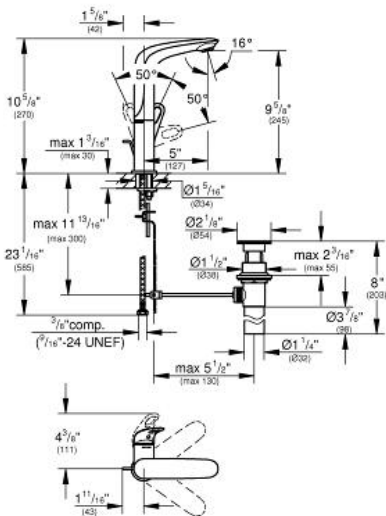

EUROSTYLE  
Single-lever basin mixer 1/2"  
L-Size

MODEL # 23579

Pure Freude an Wasser

GROHE America, Inc | 200 North Gary Avenue, Suite G, Roselle, IL 60172  
Phone: +1 (800) 444-7643 | Fax: +1 (800) 225-2778 | us-customerservice@grohe.com

**Product Description:**  
Single-lever basin mixer 1/2"  
L-Size

**Standard Specification:**

- Single hole installation
- Metal lever
- **GROHE SilkMove®** ceramic cartridge
- With temperature limiter
- Adjustable flow rate limiter
- **GROHE StarLight®** finish
- **GROHE EcoJoy®**
- 1 1/4" pop-up waste set
- Stainless Steel Braided Flexible Supplies
- **GROHE QuickFix®** rapid installation system