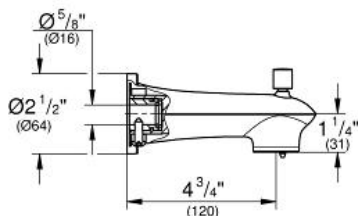

EUROSTYLE
Diverter Tub Spout
MODEL # 13379EN3

Pure Freude
an Wasser

GROHE

Product Description:
EUROSTYLE
Diverter Tub Spout

Standard Specification:

- SlipFit installation
- GROHE StarLight finish

Applicable Codes & Standards: