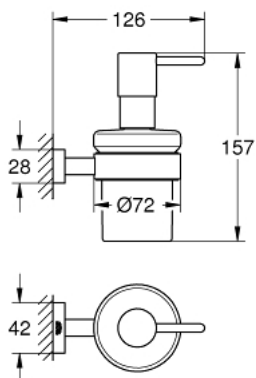

40 756 001 ESSENTIALS CUBE SOAP DISPENSER WITH HOLDER

PRODUCT DESCRIPTION

- material: glass / metal
- filling quantity 160 ml
- Consisting of:
 - holder (40 508 001)
 - soap dispenser (40 394 001)
 - concealed fastening
- GROHE StarLight chrome finish

40 756 001 ESSENTIALS CUBE SOAP DISPENSER WITH HOLDER

SPARE PARTS, November 2014 – now

1: Soap dispenser (Order-nr. 40394001)