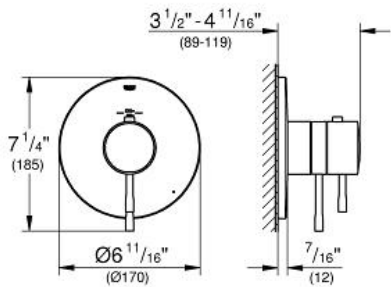

GROHFLEX ESSENCE

Single Function Thermostatic Trim with Control Module

MODEL # 19987001

Pure Freude
an Wasser

GROHE

ADA

Product Description:
GROHFLEX ESSENCE
Single Function Thermostatic Trim with Control Module

Standard Specification:

- For shower only or shower/tub with diverter applications
- **GROHE TurboStat** technology
- Integrated volume control
- Integrated bypass option when used with diverter tub spout
- 1 axis operation
- Requires GrohFlex universal rough-In box (35 026 000) (sold separately)
- **GROHE StarLight** chrome finish

Applicable Codes & Standards:

- ASME A112.18.1/CSA B125.1
- ICC/ANSI A117.1

Color:

- 19987001 StarLight Chrome