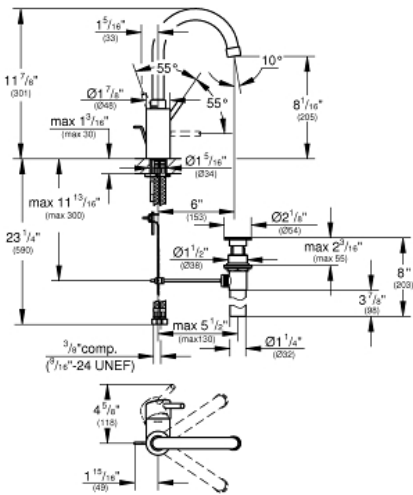

CONCETTO
Single-Handle Bathroom Faucet
MODEL # 32138ENA

Pure Freude
an Wasser

Product Description:
CONCETTO
Single-Handle Bathroom Faucet

- Standard Specification:**
- Single hole installation
 - **GROHE StarLight** finish
 - **GROHE SilkMove** 1.4" (35 mm) ceramic cartridge
 - Adjustable flow rate limiter
 - Swivel tubular spout with stop limiter
 - Flow control
 - Stainless steel flex lines
 - 1 1/4" pop-up waste set
 - **GROHE QuickFix** rapid installation system
 - Lever attachment cover
 - Optional temperature limiter ref. no. 46 375
 - Max flow rate: 1.2 gpm (4.56 L/min)

Color:
□ 32138ENA Brushed Nickel InfinityFinish