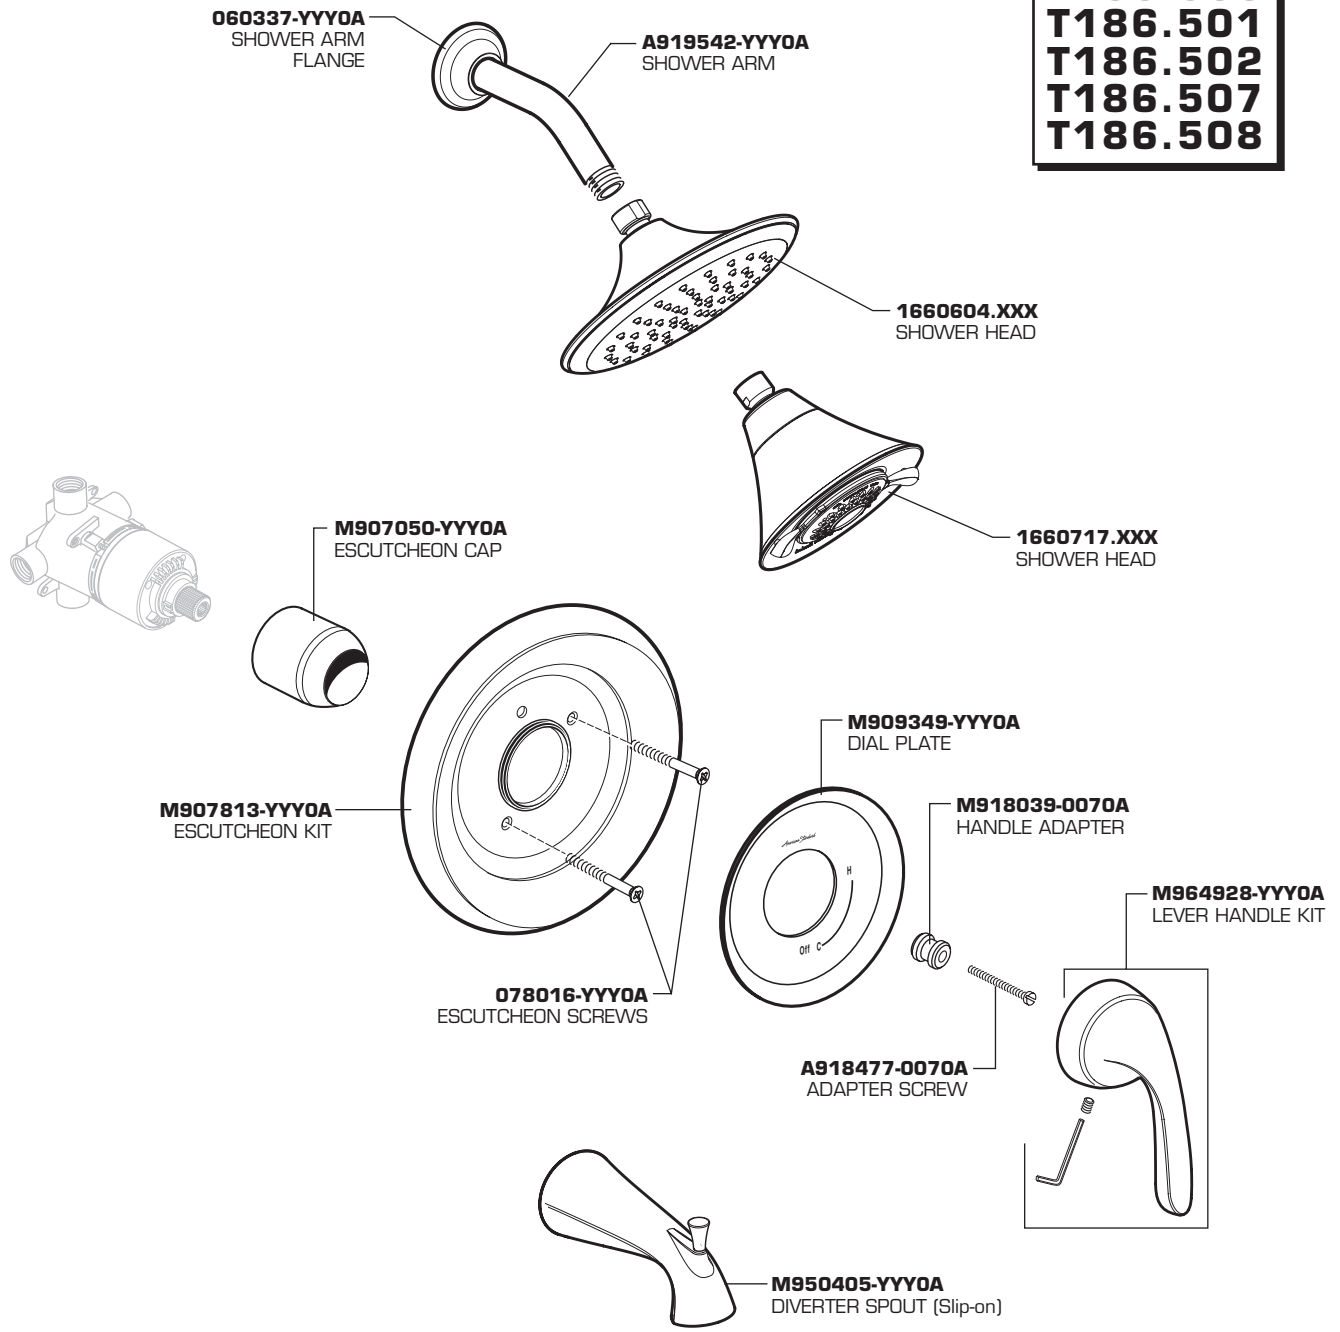

**MODEL NUMBER**

|                 |
|-----------------|
| <b>T186.500</b> |
| <b>T186.501</b> |
| <b>T186.502</b> |
| <b>T186.507</b> |
| <b>T186.508</b> |

Replace the "YYY" - "XXX" with appropriate finish code

|                   |     |
|-------------------|-----|
| CHROME            | 002 |
| SATIN NICKEL      | 295 |
| OIL RUBBED BRONZE | 224 |

**HOT LINE FOR HELP**  
 For toll-free information and answers to your questions, call:  
 1 (800) 442-1902  
 Weekdays 8:00 a.m. to 8:00 p.m. EST  
 IN MEXICO 01-800-839-1200  
 IN CANADA 1-800-387-0369 (TORONTO 1-905-306-1093)  
 Weekdays 8:00 a.m. to 7:00 p.m. EST