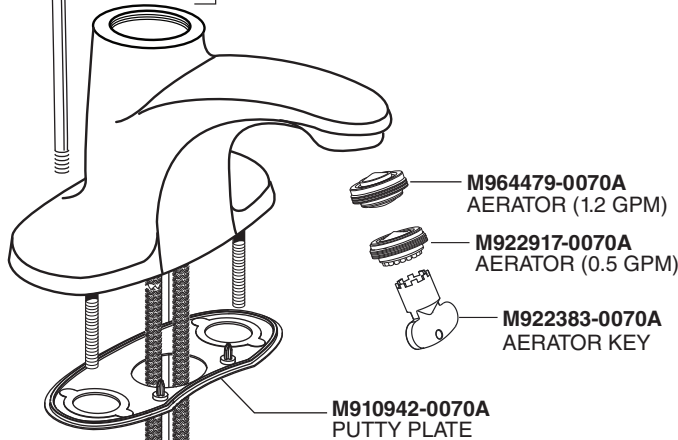

*American Standard*

**COLONY® PRO**  
**SINGLE CONTROL**  
**CENTERSET**  
**LAVATORY FAUCET**

MODEL NUMBERS

**7075.054 / 7075.055 / 7075.056**  
**7075.050 / 7075.004 / 7075.005**  
**7075.006 / 7075.002 / 7075.000**

Replace the "YYY" with appropriate finish code

POLISHED CHROME	002
LEGACY BRONZE	278
SATIN NICKEL	295

**HOT LINE FOR HELP**

For toll-free information and answers to your questions, call:  
 1 (800) 442-1902  
 Mon. - Fri. 8:00 a.m. to 8:00 p.m. EST  
 Saturday 10:00 a.m. to 4:00 p.m. EST  
 IN CANADA 1-800-387-0369  
 (TORONTO 1-905-306-1093)  
 Weekdays 8:00 a.m. to 7:00 p.m. EST  
 IN MEXICO 01-800-839-1200