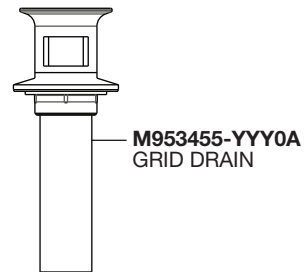

American Standard

COLONY® PRO
SINGLE CONTROL
CENTERSET
LAVATORY FAUCET

MODEL NUMBERS

7075.054 / 7075.055 / 7075.056
7075.050 / 7075.004 / 7075.005
7075.006 / 7075.002 / 7075.000

Replace the "YYY" with appropriate finish code

POLISHED CHROME	002
LEGACY BRONZE	278
SATIN NICKEL	295