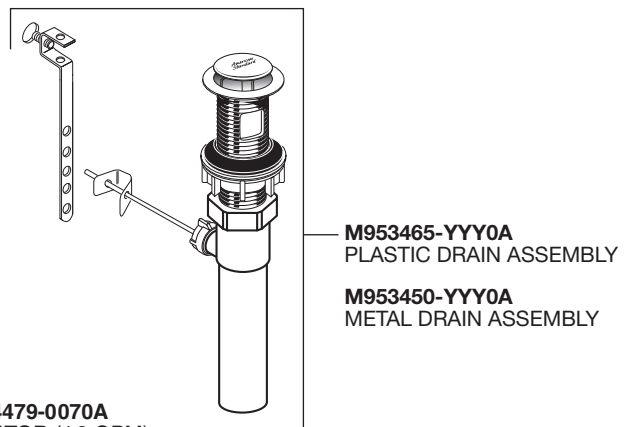

*American Standard*

**COLONY® PRO**  
**SINGLE CONTROL**  
**CENTERSET**  
**LAVATORY FAUCET**

MODEL NUMBERS

**7075.054 / 7075.055 / 7075.056**  
**7075.050 / 7075.004 / 7075.005**  
**7075.006 / 7075.002 / 7075.000**

Replace the "YYY" with appropriate finish code

POLISHED CHROME	002
LEGACY BRONZE	278
SATIN NICKEL	295

**HOT LINE FOR HELP**

For toll-free information and answers to your questions, call:  
 1 (800) 442-1902  
 Mon. - Fri. 8:00 a.m. to 8:00 p.m. EST  
 Saturday 10:00 a.m. to 4:00 p.m. EST  
 IN CANADA 1-800-387-0369  
 (TORONTO 1-905-306-1093)  
 Weekdays 8:00 a.m. to 7:00 p.m. EST  
 IN MEXICO 01-800-839-1200