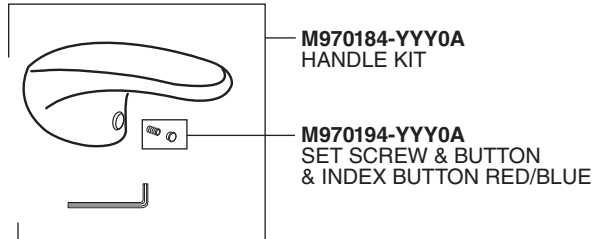

*American Standard*

**COLONY® PRO**  
**SINGLE CONTROL**  
**CENTERSET**  
**LAVATORY FAUCET**

MODEL NUMBERS

**7075.054 / 7075.055 / 7075.056**  
**7075.050 / 7075.004 / 7075.005**  
**7075.006 / 7075.002 / 7075.000**

Replace the "YYY" with appropriate finish code

POLISHED CHROME	002
LEGACY BRONZE	278
SATIN NICKEL	295

**HOT LINE FOR HELP**

For toll-free information and answers to your questions, call:  
 1 (800) 442-1902  
 Mon. - Fri. 8:00 a.m. to 8:00 p.m. EST  
 Saturday 10:00 a.m. to 4:00 p.m. EST  
 IN CANADA 1-800-387-0369  
 (TORONTO 1-905-306-1093)  
 Weekdays 8:00 a.m. to 7:00 p.m. EST  
 IN MEXICO 01-800-839-1200