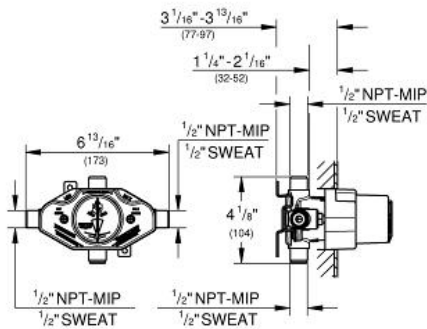

GROHSAFE  
Universal Pressure Balance Rough-  
In valve

MODEL # 35015001

Pure Freude  
an Wasser

GROHE

**Product Description:**  
GROHSAFE  
Universal Pressure Balance Rough-In valve

**Standard Specification:**

- 1/2" universal inlets
- 1/2" Universal outlets
- Includes Blue Core cartridge
- 265° comfort range
- Handle limit stop
- Check valves
- Includes plug for 3-port installation
- Includes metal support bracket
- Universal connection is 1/2" male threads by copper sweat
- Service stops
- Optional extension kit (47 996 000) available
- Max flow rate (top port) 3.7 gpm at 45 psi (14 l/min), (bottom port) 4.0 gpm at 45 psi (15 l/min)

**Applicable Codes & Standards:**

- ASME A112.18.1/CSA B125.1

**Color:**

- 35015001 StarLight Chrome