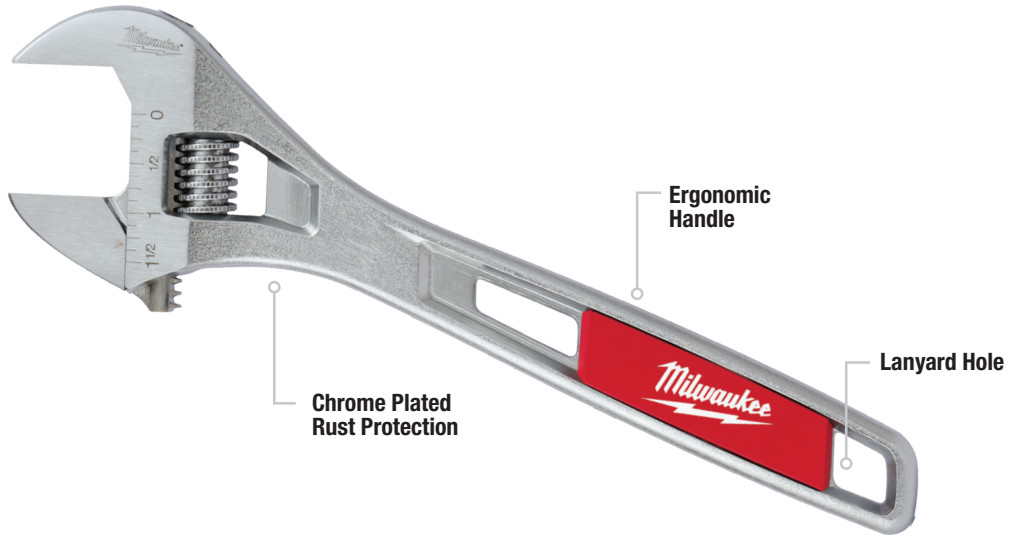

ADJUSTABLE WRENCHES

**JAWS WON'T
BACK OFF**
Proprietary Screw

Perfectly Parallel Jaws

Model #	Description
48-22-7400	2 Pc 6" & 10" Adjustable Wrench Set
48-22-7406	6" Adjustable Wrench
48-22-7408	8" Adjustable Wrench
48-22-7410	10" Adjustable Wrench
48-22-7412	12" Adjustable Wrench
48-22-7415	15" Adjustable Wrench
48-22-7508	8" Wide Jaw Adjustable Wrench

BASIN WRENCHES

**EASIEST
SWAP-OUTS**

Ratchet-Ready
Less jaw readjusting

Screwdriver-Ready
Up to 2x breakaway torque

Model #	Description
48-22-7001	1-1/4" Basin Wrench
48-22-7002	2-1/2" Basin Wrench