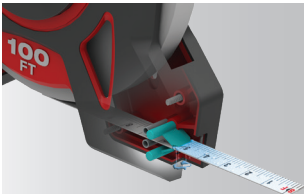

OPEN REEL LONG TAPES

50% LESS STRETCH

3:1 Metal Planetary Gears
Prevents gear stripping & stress

Nylon Bond

Kink-Resistant Blade

GRIME GUARD™
Industry's First Blade Wiper

Model #	Description
48-22-5201	100ft Open Reel Steel Long Tape with GRIME GUARD™ – 1/2" Blade
48-22-5230	300ft Open Reel Steel Long Tape with GRIME GUARD™ – 3/4" Blade

CLOSED REEL LONG TAPE

LONGEST LIFE

3:1 Torque Dispersing Planetary Gears
Prevents gear stripping & stress

Reinforced Metal Frame

Nylon Coated Blade

GRIME GUARD™
Industry's First Blade Wiper

Model #	Description
48-22-5101	100ft Closed Reel Long Tape with GRIME GUARD™ – 1/2" Blade

MEASURING WHEELS

MOST DURABLE. MOST ACCURATE.

Top Reset Button
12" Model

Ergonomic Pistol Grip Design

Trigger Brake

Reinforced Folding Point & Aluminum Frame

Carrying Handle

Reinforced Folding Kickstand