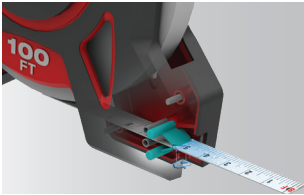

OPEN REEL LONG TAPES

50% LESS STRETCH

3:1 Metal Planetary Gears
Prevents gear stripping & stress

Nylon Bond

Kink-Resistant Blade

GRIME GUARD™
Industry's First Blade Wiper

Model #	Description
48-22-5201	100ft Open Reel Steel Long Tape with GRIME GUARD™ – 1/2" Blade
48-22-5230	300ft Open Reel Steel Long Tape with GRIME GUARD™ – 3/4" Blade

CLOSED REEL LONG TAPE

LONGEST LIFE

3:1 Torque Dispersing Planetary Gears
Prevents gear stripping & stress

Reinforced Metal Frame

Nylon Coated Blade

GRIME GUARD™
Industry's First Blade Wiper

Model #	Description
48-22-5101	100ft Closed Reel Long Tape with GRIME GUARD™ – 1/2" Blade

MEASURING WHEELS

MOST DURABLE. MOST ACCURATE.

Top Reset Button
12" Model

Ergonomic Pistol Grip Design

Trigger Brake

Reinforced Folding Point & Aluminum Frame

Carrying Handle

Reinforced Folding Kickstand