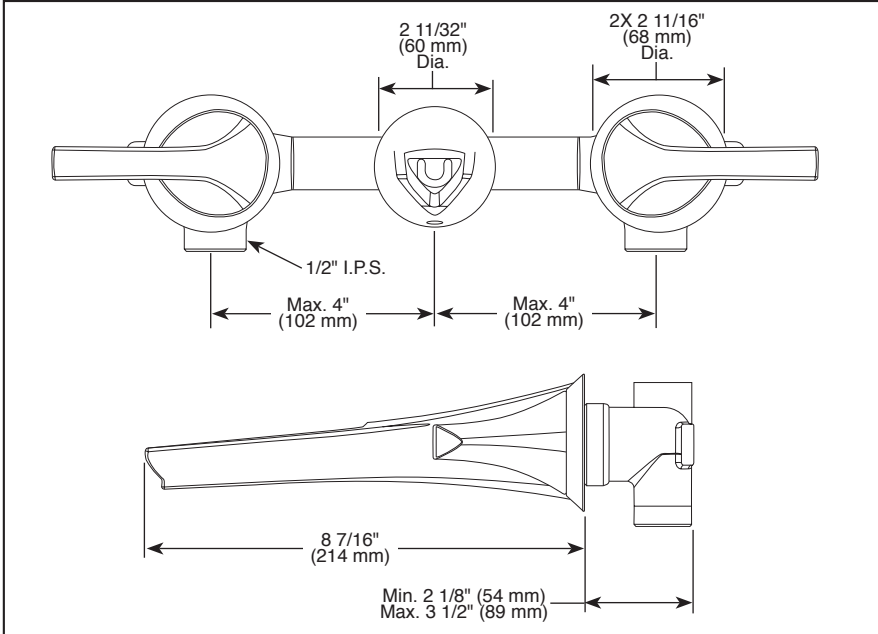

Submitted Model No.: \_\_\_\_\_  
 Specific Features: \_\_\_\_\_

<p><b>RP72411▲</b> Grid Strainer Drain less overflow holes</p> 	<p><b>RP72413▲</b> Push Button Drain less overflow holes</p> <p>2 3/4" (70 mm) Dia.</p> 	<p><b>RP81627▲</b> Push Button Drain less overflow holes</p> <p>1 5/8" (41 mm) Dia.</p> 
<p><b>RP72412▲</b> Grid Strainer Drain with overflow holes</p> 	<p><b>RP72414▲</b> Push Button Drain with overflow holes</p> <p>2 3/4" (70 mm) Dia.</p> 	<p><b>RP81628▲</b> Push Button Drain with overflow holes</p> <p>1 5/8" (41 mm) Dia.</p> 

## WALL MOUNT LAVATORY FAUCET TRIM ONLY

- Sotria™ Bath Collection
- Two Handle Wall-Mounted Lavatory
- Temperature and Volume Controlled With Handles

### STANDARD SPECIFICATIONS:

- Max. 1.50 gpm @ 60 psi, 5.70 L/min @ 414 kPa
- Max. (ECO models only) 1.20 gpm @ 60 psi, 4.54 L/min @ 414 kPa
- Three hole mount
- Control mechanism shall be of the rotating ceramic cylinder type with 90° (1/4 turn) rotation
- 1 1/2" recommended hole size
- Optional push button drain assembly or grid strainer available separately
- Trim only; must also order rough (R65800)