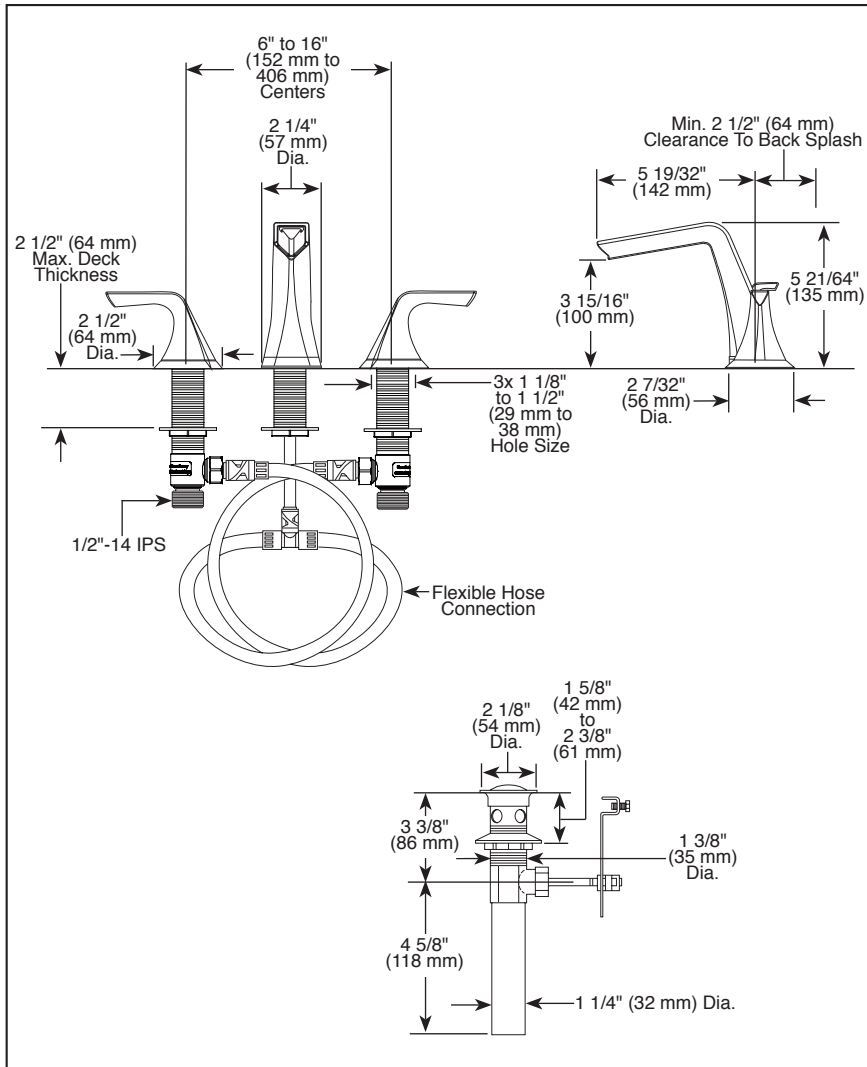

Submitted Model No.: _____

Specific Features: _____

▲ Designate Proper Finish Suffix

BRIZO®

WIDESPREAD BAHROOM FAUCET

- Sotria™ Bath Collection
- Two Handle Widespread Deck Mount

STANDARD SPECIFICATIONS:

- Max flow rate 1.5 gpm @ 60 psi, 5.7 L/min @ 414 kPa
- Max flow rate (ECO models only) 1.2 gpm @ 60 psi, 4.5 L/min @ 414 kPa
- Three hole mount
- Solid brass fabricated end valve and spout bodies
- 1/4 turn handle stops
- Control mechanism is a rotating cylinder ceramic cartridge with 90° rotation
- Metal drain with pop-up type fitting with plated flange and stopper
- Ceramic disc valving
- Handles feature neodymium rare earth magnets to simplify installation and provide secure flush mount installation