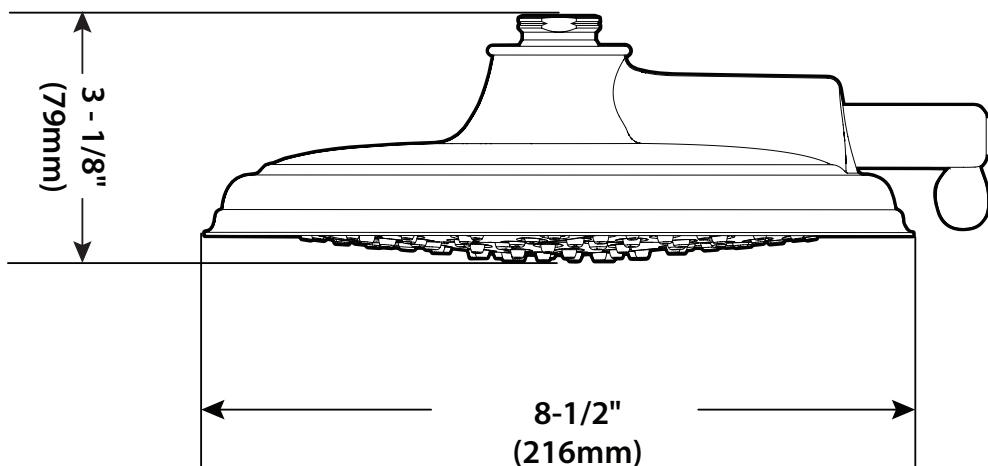

9" Two Function Rainshower (Showerhead Only)

Models: S1311 series

CRITICAL DIMENSIONS

(DO NOT SCALE)