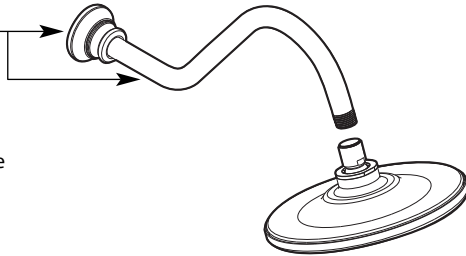

Buy it for looks. Buy it for life.®

Illustrated Parts

■ Order by Part Number

■ Trim can be used with 2500 series or 62300 series valves

WATERHILL™ Single-Handle Posi-Temp® Tub/Shower Trim			
<u>VALVE TRIM ONLY</u>	<u>SHOWER TRIM ONLY</u>	<u>TUB SHOWER TRIM</u>	<u>FINISH</u>
TS310	TS312	TS314	Chrome
TS310BN	TS312BN	TS314BN	Brushed Nickel
TS310WR	TS312WR	TS314WR	Wrought Iron
TS310NL	TS312NL	TS314NL	Nickel
TS310ORB	TS312ORB	TS314ORB	Oil Rubbed Bronze

Shower Arm & Flange

- S113** Chrome
- S113BN** Brushed Nickel
- S113WR** Wrought Iron
- S113NL** Nickel
- S113ORB** Oil Rubbed Bronze

Shower Head

- S112** Chrome
- S112BN** Brushed Nickel
- S112WR** Wrought Iron
- S112NL** Nickel
- S112ORB** Oil Rubbed Bronze

Temperature Limit Stop Kit

106479

Stop Tube Kit

- 96987** Chrome
- 96987BN** Brushed Nickel
- 96987WR** Wrought Iron
- 96987NL** Nickel
- 96987ORB** Oil Rubbed Bronze

Escutcheon

- 116606** Chrome
- 116606BN** Brushed Nickel
- 116606WR** Wrought Iron
- 116606NL** Nickel
- 116606ORB** Oil Rubbed Bronze