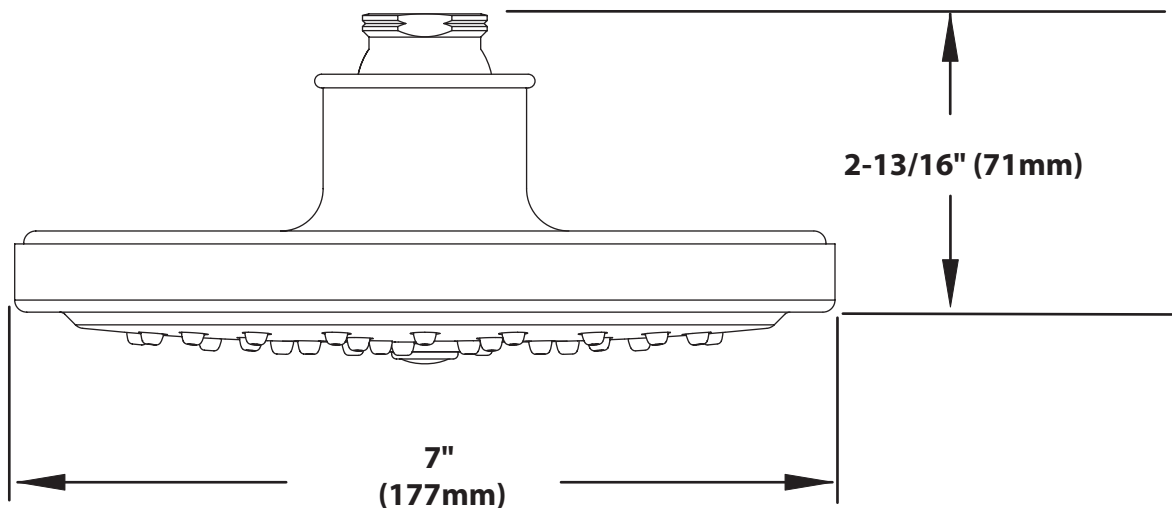

OPERATION

- Self pressurizing design that provides strong performance regardless of line pressure
- Single spray function

FLOW

- Showerhead is designed to deliver 2.5 gpm (9.5 L/min) at 80 psi
- EP suffix models are limited to 2.0 gpm (7.6 L/min) max for products manufactured prior to June 30, 2018. EP suffix models manufactured after June 30, 2018 are limited to 1.75 gpm (6.7 L/min) max.

Visit www.moen.com/support for complete details and limitations

Specifications

7" Rainfall Showerhead

Models: S176 series

CRITICAL DIMENSIONS

(DO NOT SCALE)

Buy it for looks. Buy it for life.®

Specifications

FLOW

- Showerhead is designed to deliver 2.5 gpm (9.5 L/min) at 80 psi
- EP suffix models are limited to 2.0 gpm (7.76 L/min) at 80 psi

STANDARDS

- Third party certified to CSA B125.1/ASME A112.18.1 and all applicable requirements referenced therein