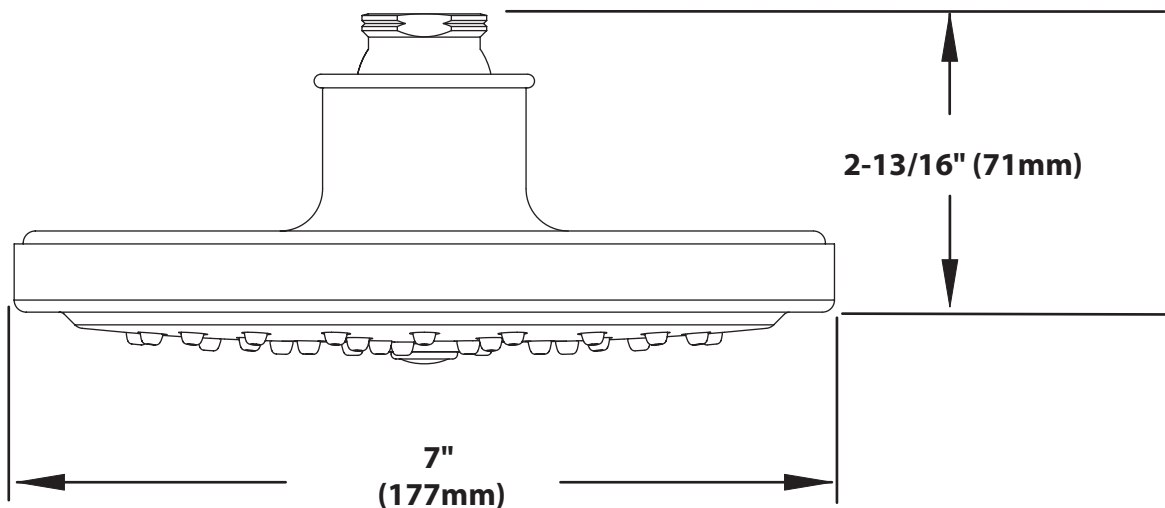

FLOW

- Showerhead is designed to deliver 2.5 gpm (9.5 L/min) at 80 psi
- EP suffix models are limited to 2.0 gpm (7.76 L/min) at 80 psi

STANDARDS

- Third party certified to CSA B125.1/ASME A112.18.1 and all applicable requirements referenced therein

Visit www.moen.com/support for complete details and limitations

7" Rainfall Showerhead

Models: S176 series

CRITICAL DIMENSIONS

(DO NOT SCALE)