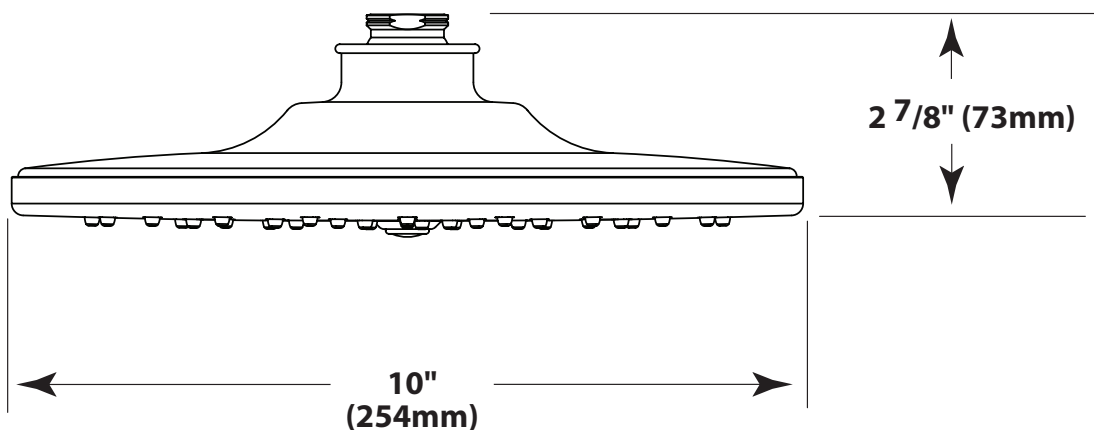

CRITICAL DIMENSIONS

(DO NOT SCALE)